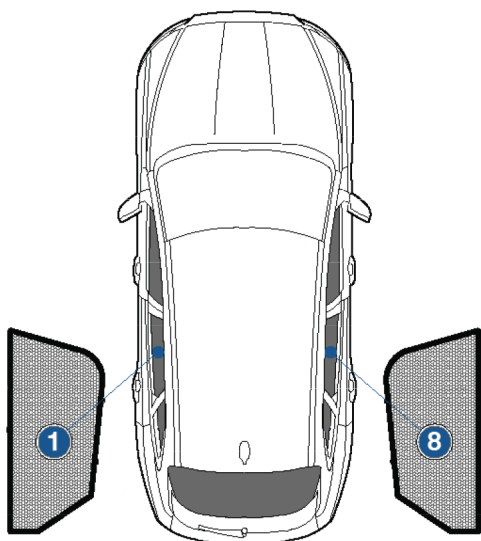

Installation Manual

JAGUAR F-PACE 5DR
JAG-FPAC-5-A-18

COMPONENTS INCLUDED

SHADES

1+8

FIXING CLIPS

CL-M02 x 6

Side Shade Installation