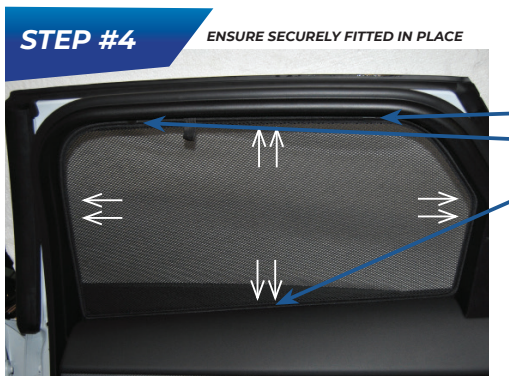

Side Shade Installation

JAGUAR F-PACE 5DR
JAG-FPAC-5-A-18

COMPONENTS NEEDED:

1+8

CL-M02 x 6

CAR
SHADES