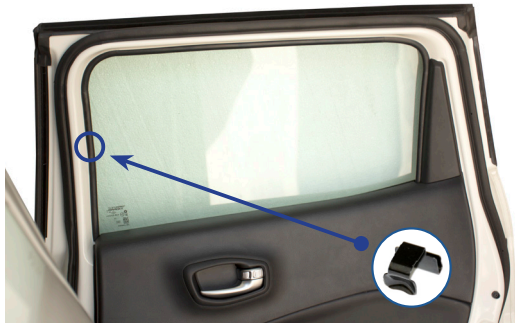

Installation

JEEP COMPASS 5DR
JEE-COMP-5-A-18

Components Needed

Side Shade Installation

STEP 1

STEP 2

STEP 3

STEP 4

STEP 5

STEP 6