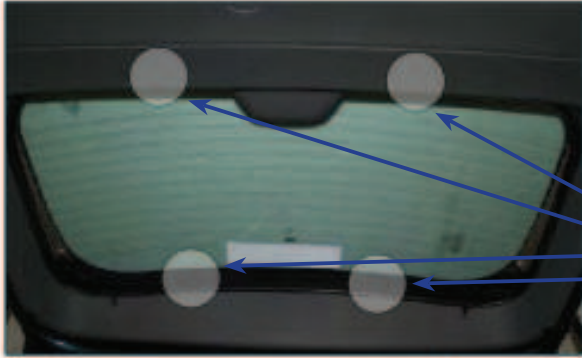

SIDE SHADE INSTALLATION