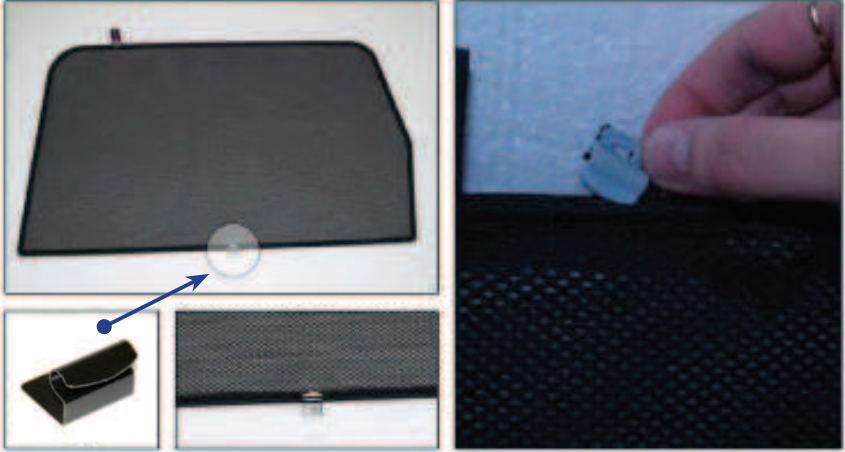

SIDE SHADE INSTALLATION