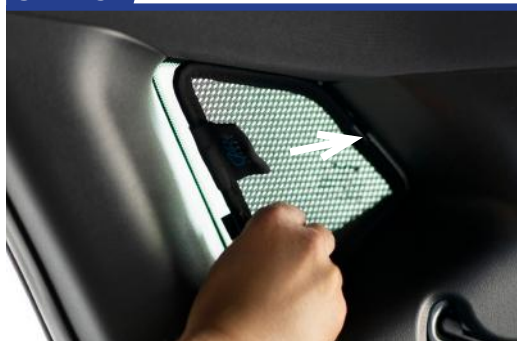

Installation

KIA EV6 5DR
KIA-EV6-5-A

Components Needed

Port Shade Installation

STEP 1

STEP 2

STEP 3

STEP 4

STEP 5

STEP 6

Repeat this whole process for the other side.