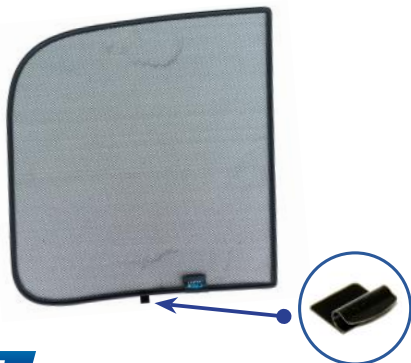

STEP 1

STEP 2

STEP 3

STEP 4

STEP 5

STEP 6

Repeat this whole process for the other side.

Installation

KIA EV6 5DR
KIA-EV6-5-A

Components Needed

Tailgate Shades

CL-M12 x 2

CL-M14 x 1

Tailgate Shade Installation

STEP 1

STEP 2