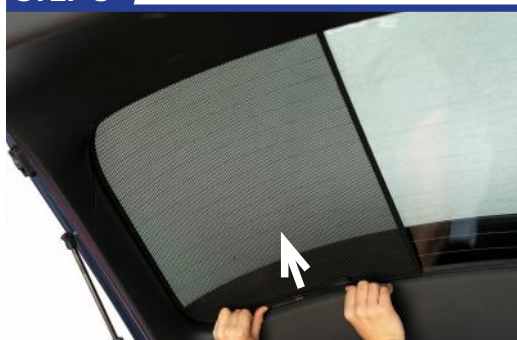

Installation

KIA EV6 5DR
KIA-EV6-5-A

Components Needed

Tailgate Shade Installation

STEP 1

STEP 2

STEP 3

STEP 4

STEP 5

STEP 6