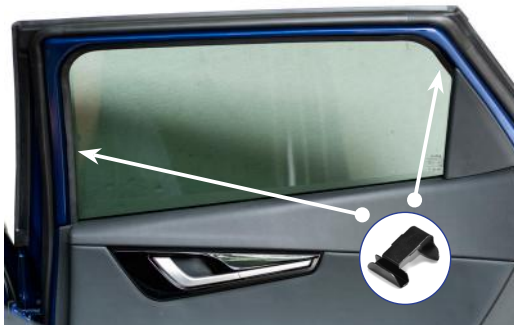

Installation Manual

KIA EV6 5DR
KIA-EV6-5-A

Shades

Side Shades

Port Shades

Tailgate Shades

Fixing Clips

CL-M02 x 4

Side Shade Installation

STEP 1

STEP 2

STEP 3

STEP 4

STEP 5

STEP 6

Repeat steps 3 & 4 for the other M05 Clip.