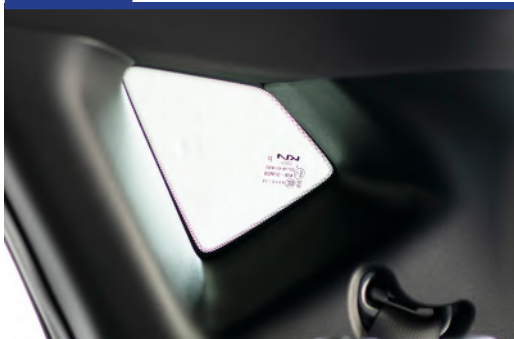

Installation

KIA EV6 5DR
KIA-EV6-5-A

Components Needed

Port Shade Installation

STEP 1

STEP 2

STEP 3

STEP 4

STEP 5

STEP 6

Repeat this whole process for the other side.