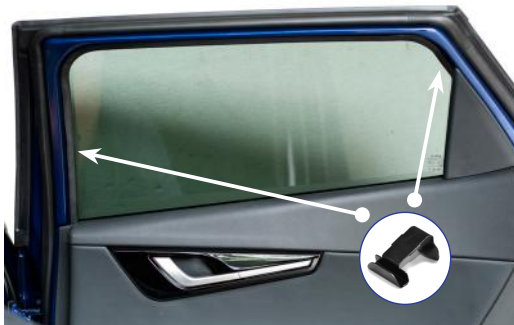

Installation Manual

KIA EV6 5DR
KIA-EV6-5-A-18

Shades

Side Shades

Fixing Clips

CL-M09 x 4

CL-T01 x 1

CL-M03 x 2

Installation

KIA EV6 5DR
KIA-EV6-5-A-18

Components Needed

Side Shade Installation

STEP 1

STEP 2

STEP 3

STEP 4

STEP 5

STEP 6

Repeat steps 3 & 4 for the other M05 Clip.

Installation

KIA EV6 5DR
KIA-EV6-5-A-18

Side Shade Installation

STEP 7

STEP 8