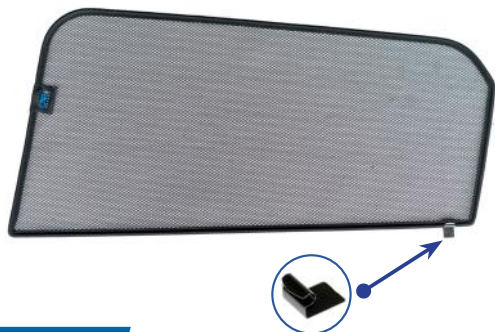

Installation Manual

KIA EV6 5DR
KIA-EV6-5-A-18

Shades

Side Shades

Fixing Clips

CL-M09 x 4

CL-T01 x 1

CL-M03 x 2

Installation

KIA EV6 5DR
KIA-EV6-5-A-18

Components Needed

Side Shade Installation

STEP 1

STEP 2

STEP 3

STEP 4

STEP 5

STEP 6

Repeat steps 3 & 4 for the other M05 Clip.

Installation

KIA EV6 5DR
KIA-EV6-5-A-18

Side Shade Installation

STEP 7

STEP 8