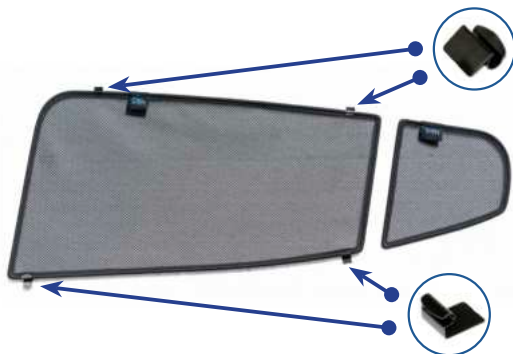

Side Shade Installation

STEP 1