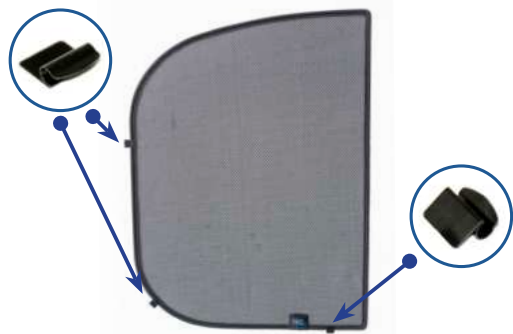

Installation

KIA STINGER 5DR
KIA-STIN-5-A

Components Needed

Tailgate Shade Installation

STEP 1