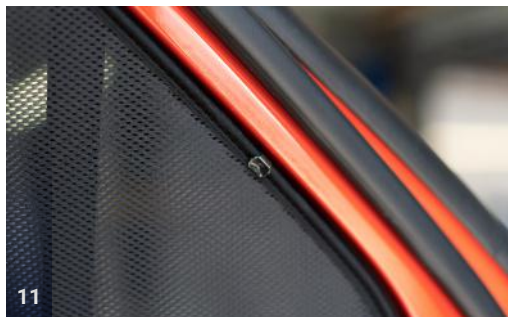

### Side Windows

CLIP PLACEMENT

Side Window Shades - x2

M11 - x4

M12 - x2

CLIP TYPE