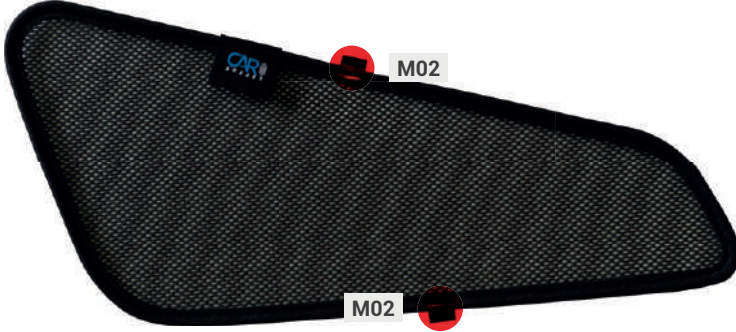

Side Window Shades - x2

M02 - x4

M03 - x4

KIA OPTIMA SPORTWAGON | ESTATE

KIA-OPTI-E-A

Load Area Windows

CLIP PLACEMENT

Load Area Shades - x2

M02 - x4

01

02

03

04

05

06

07