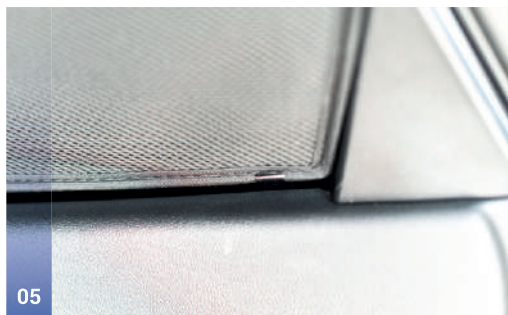

Side Window Shades - x2

M02 - x4

M03 - x4

KIA OPTIMA SPORTWAGON | ESTATE

KIA-OPTI-E-A

Load Area Windows

CLIP PLACEMENT

Load Area Shades - x2