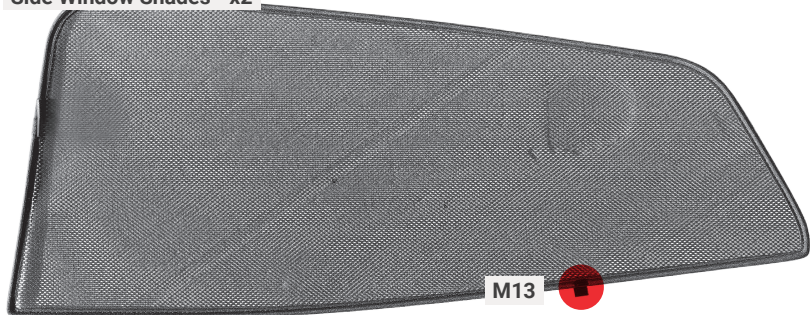

KIA SPORTAGE | 5-DOOR KIA-SPOR-5-E

Included Components:

Side Window Shades

Load Area Shades

M01

M02

M03

M04

CLEANER

TRIM TOOL - x1

KIA SPORTAGE | 5-DOOR

KIA-SPOR-5-E

Side Windows

CLIP PLACEMENT

Side Window Shades - x2

M11 - x4

M13 - x2

TRIM TOOL

KIA SPORTAGE | 5-DOOR

KIA-SPOR-5-E

Tailgate Window

Tailgate Shades - x2

M14

M12