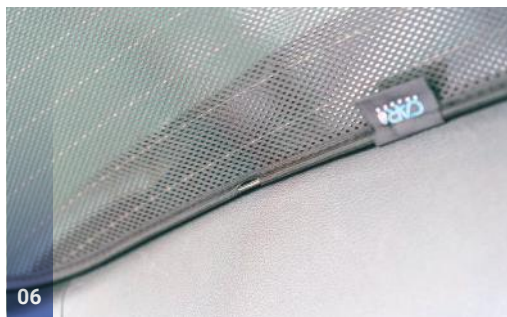

CLIP PLACEMENT

M14 - x2

M12 - x1

CAR SHADES