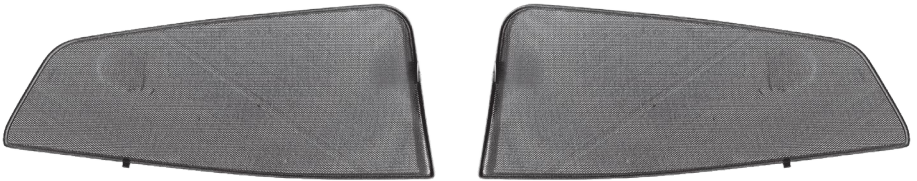

**KIA SPORTAGE | 5-DOOR**  
**KIA-SPOR-5-E-18**

**Included Components:**

**Side Window Shades**

M01

M02

M03

M04

M05

TRIM TOOL - x1

# KIA SPORTAGE | 5-DOOR