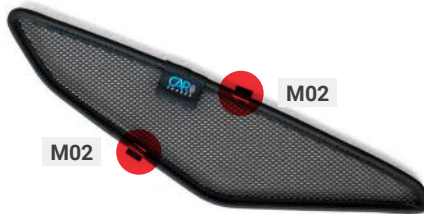

TRIM TOOL

KIA PROCEE'D | 5-DOOR

KIA-PROC-5-C

Load Area Windows

CLIP PLACEMENT

Load Area Shades - x2

M02 - x4

KIA PROCEE'D | 5-DOOR