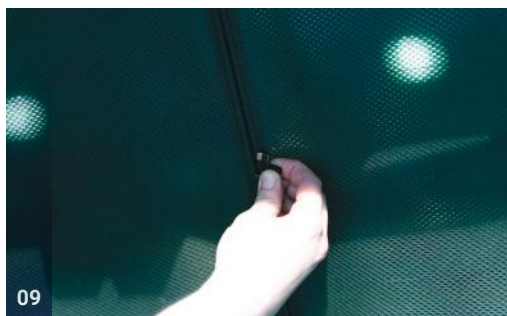

KIA-PROC-5-C

Tailgate Window

Tailgate Shades - x2

M14

M12

CLIP PLACEMENT

M12 - x2

M14 - x1