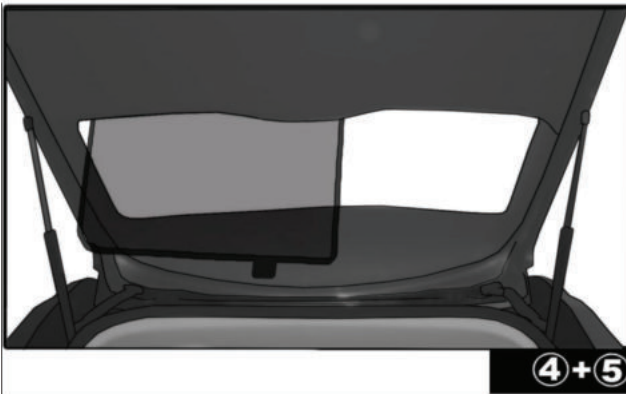

QUARTER LIGHT SHADE INSTALLATION

Installation

LANCIA DELTA 5DR

LAN-DELT-5-A

REAR SHADE INSTALLATION

Installation

LANCIA DELTA 5DR

LAN-DELT-5-A