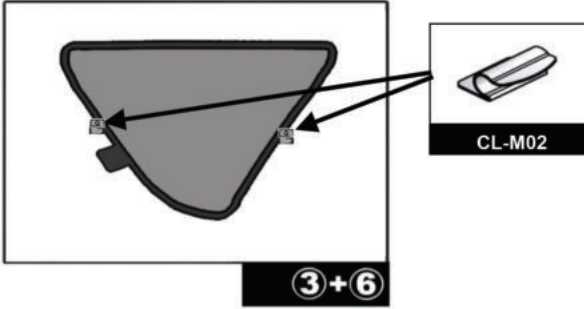

Installation

LANCIA DELTA 5DR

LAN-DELT-5-A

QUARTER LIGHT SHADE INSTALLATION