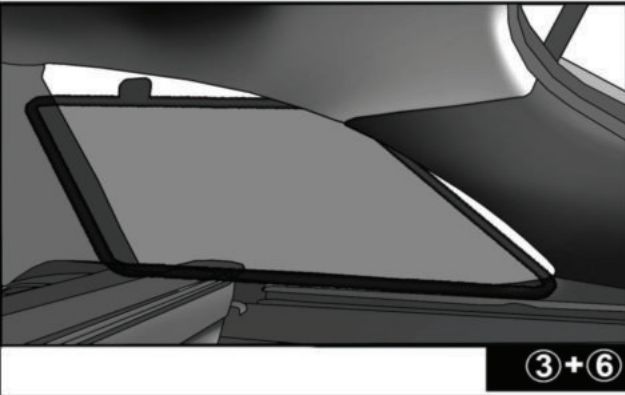

Installation

LANCIA DELTA 5DR

LAN-DELT-5-A

QUARTER LIGHT SHADE INSTALLATION