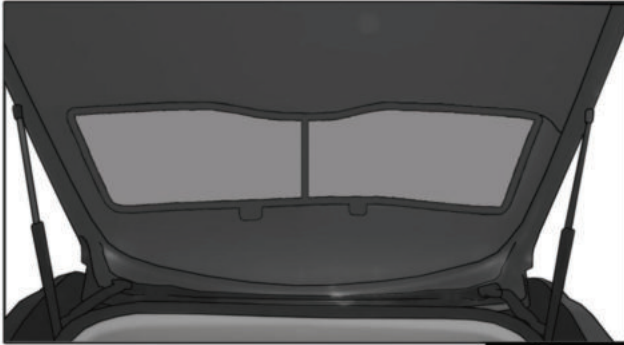

Installation

LANCIA DELTA 5DR

LAN-DELT-5-A

REAR SHADE INSTALLATION

4 + 5