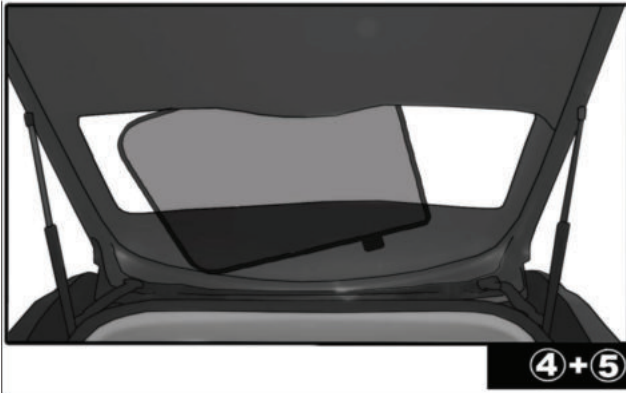

QUARTER LIGHT SHADE INSTALLATION

Installation

LANCIA DELTA 5DR

LAN-DELT-5-A

REAR SHADE INSTALLATION

Installation

LANCIA DELTA 5DR

LAN-DELT-5-A