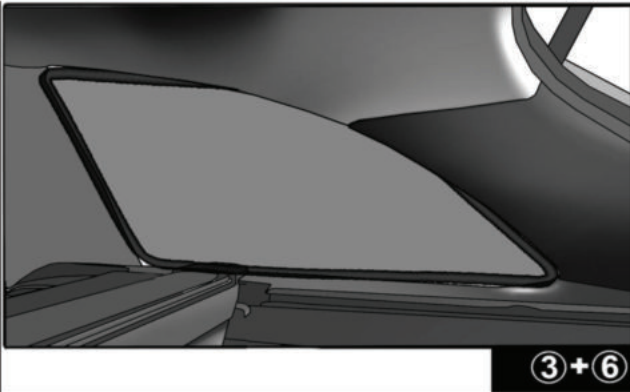

Installation

LANCIA DELTA 5DR

LAN-DELT-5-A

QUARTER LIGHT SHADE INSTALLATION