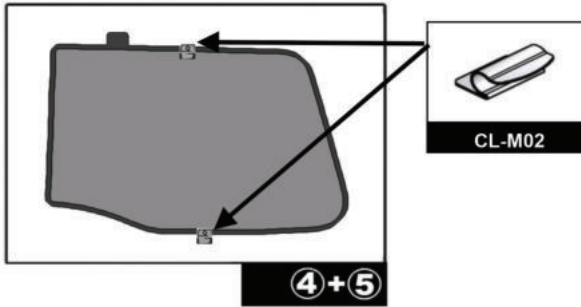

QUARTER LIGHT SHADE INSTALLATION

Installation

LANCIA DELTA 5DR

LAN-DELT-5-A

REAR SHADE INSTALLATION

Installation

LANCIA DELTA 5DR

LAN-DELT-5-A