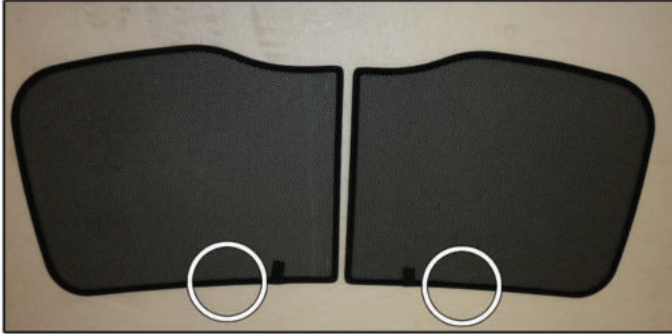

Installation

LANCIA MUSA 5DR

LAN-MUSA-5-A

TAILGATE SHADE INSTALLATION