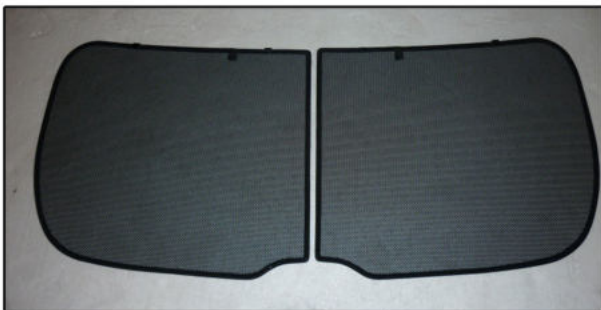

INSTALLATION INSTRUCTIONS

Lexus Rx 350 5dr

COMPONENTS INCLUDED

SHADES

SIDE WINDOWS X2

PORT WINDOWS X2

TAILGATE WINDOW X2

FIXING CLIPS

X8

X2

SIDE SHADE INSTALLATION

SIDE SHADE INSTALLATION

PORT SHADE INSTALLATION

TAILGATE SHADE INSTALLATION

TAILGATE SHADE INSTALLATION