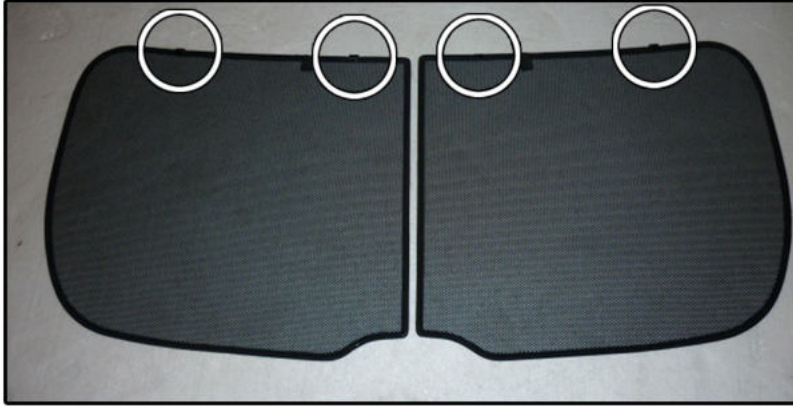

INSTALLATION INSTRUCTIONS

Lexus Rx 350 5dr

COMPONENTS INCLUDED

SHADES

SIDE WINDOWS X2

PORT WINDOWS X2

TAILGATE WINDOW X2

FIXING CLIPS

X8

X2

SIDE SHADE INSTALLATION

SIDE SHADE INSTALLATION

PORT SHADE INSTALLATION

TAILGATE SHADE INSTALLATION

TAILGATE SHADE INSTALLATION