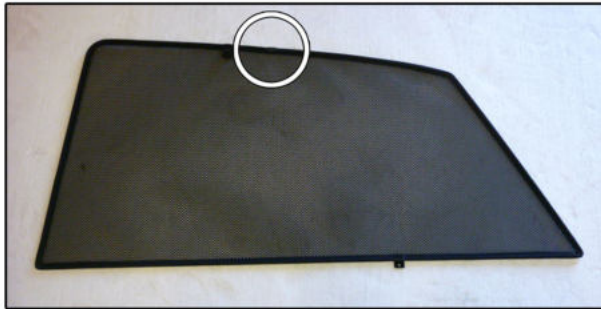

INSTALLATION INSTRUCTIONS

Lexus Rx 350 5dr

COMPONENTS INCLUDED

SHADES

SIDE WINDOWS X2

PORT WINDOWS X2

TAILGATE WINDOW X2

FIXING CLIPS

X8

X2

SIDE SHADE INSTALLATION

SIDE SHADE INSTALLATION

PORT SHADE INSTALLATION

TAILGATE SHADE INSTALLATION

TAILGATE SHADE INSTALLATION