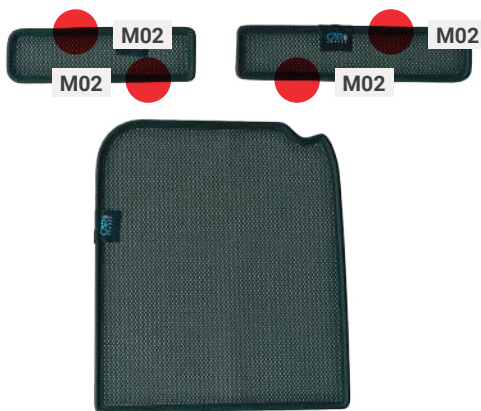

LAND ROVER DEFENDER | 5-DOOR

LRO-D110-5-B

Load Area Windows

CLIP PLACEMENT

Load Area Shades - x2