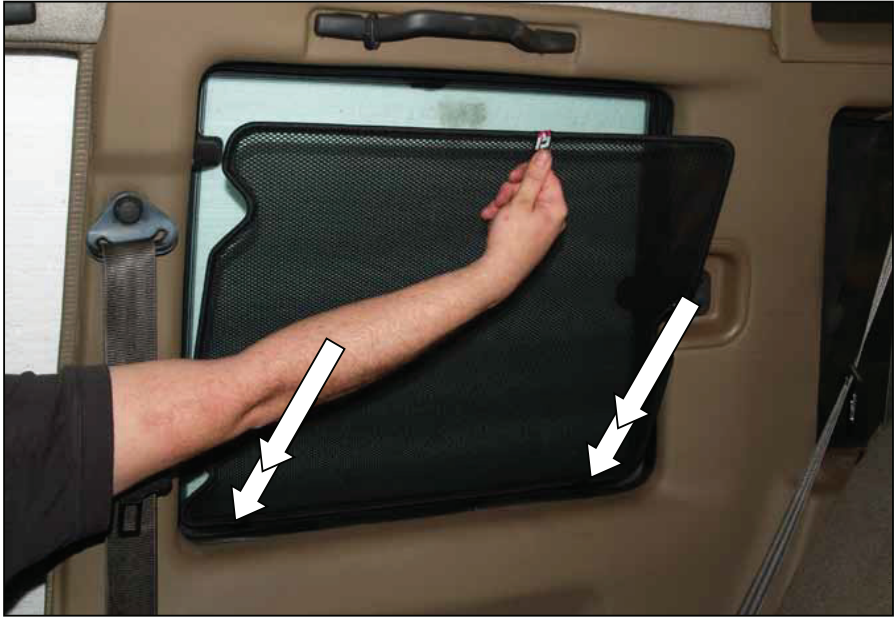

CL-P02 x 12

CL-W01 x 1

Installation

LAND ROVER DISCOVERY 3DR
LRO-DISC-3-X

SIDE SHADE INSTALLATION

Installation

LAND ROVER DISCOVERY 3DR
LRO-DISC-3-X

SIDE SHADE INSTALLATION