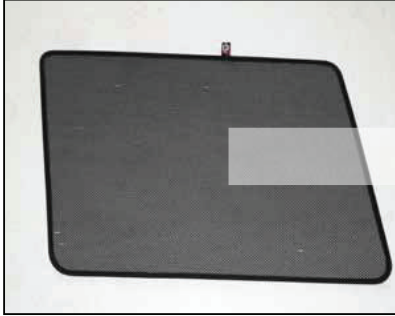

Installation

LAND ROVER DISCOVERY 3DR
LRO-DISC-3-X

SIDE SHADE INSTALLATION

Installation

LAND ROVER DISCOVERY 3DR
LRO-DISC-3-X

PORT SHADE INSTALLATION

X2

Installation

LAND ROVER DISCOVERY 3DR
LRO-DISC-3-X

TAILGATE SHADE INSTALLATION

Installation

LAND ROVER DISCOVERY 3DR
LRO-DISC-3-X

TAILGATE SHADE INSTALLATION

Installation

LAND ROVER DISCOVERY 3DR
LRO-DISC-3-X

TAILGATE SHADE INSTALLATION