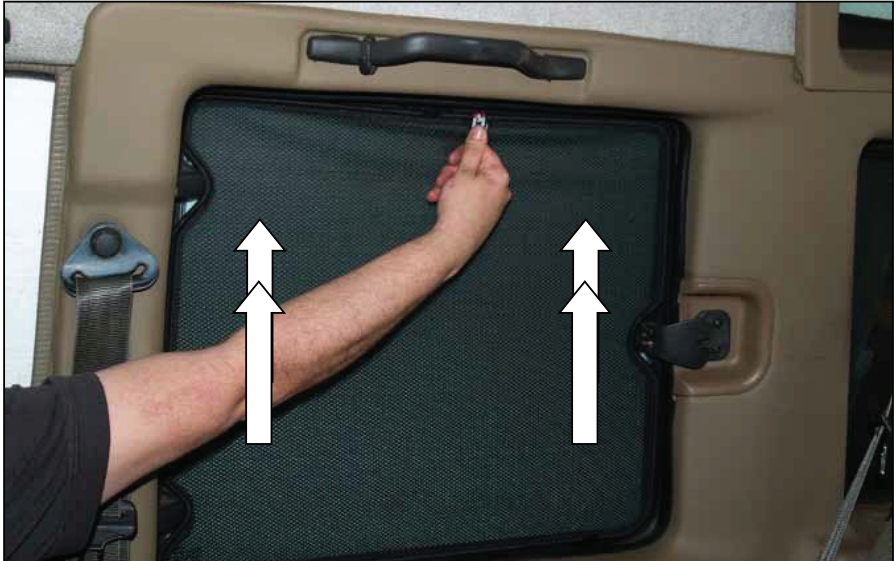

SIDE SHADE INSTALLATION