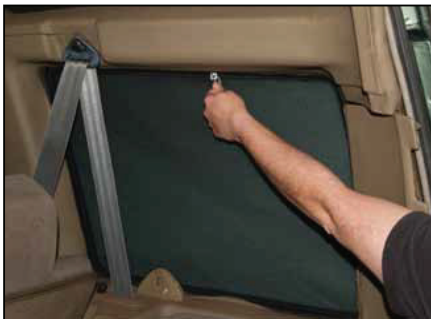

Installation

LAND ROVER DISCOVERY 3DR
LRO-DISC-3-X

SIDE SHADE INSTALLATION

Installation

LAND ROVER DISCOVERY 3DR
LRO-DISC-3-X

PORT SHADE INSTALLATION

X2

Installation