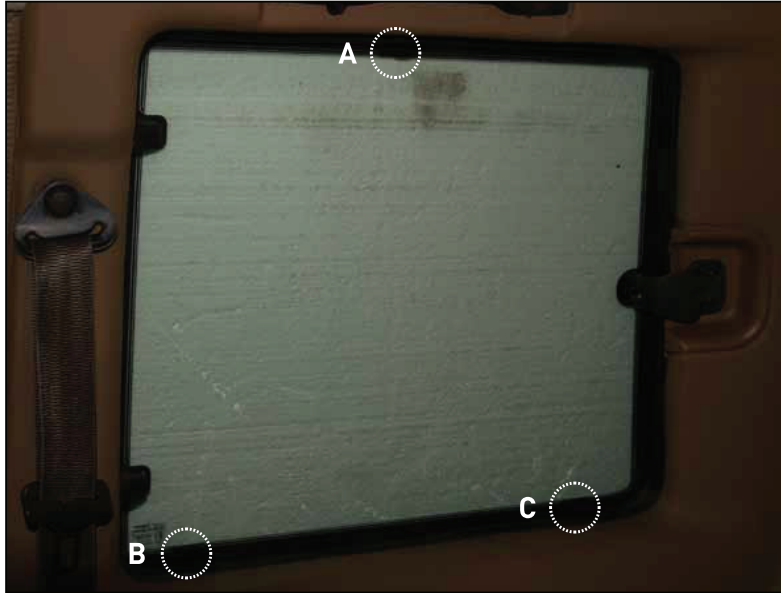

CL-P02 x 12

CL-W01 x 1

Installation

LAND ROVER DISCOVERY 3DR
LRO-DISC-3-X

SIDE SHADE INSTALLATION

Installation

LAND ROVER DISCOVERY 3DR
LRO-DISC-3-X

SIDE SHADE INSTALLATION

Installation

LAND ROVER DISCOVERY 3DR
LRO-DISC-3-X

SIDE SHADE INSTALLATION

Installation

LAND ROVER DISCOVERY 3DR
LRO-DISC-3-X

PORT SHADE INSTALLATION

X2

Installation