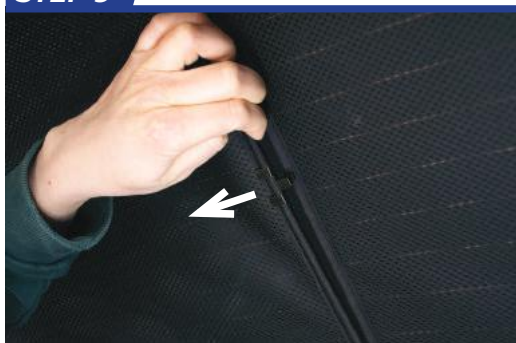

Installation

RANGE ROVER VELAR 5DR
LRO-VELA-5-A

Tailgate Shade Installation

STEP 7

Repeat this whole process for the other side.

STEP 8

STEP 9

STEP 10

STEP 11