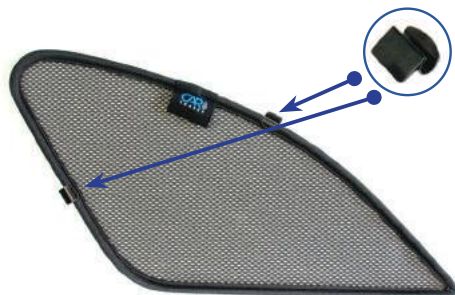

Side Shade Installation

STEP 7

STEP 8

STEP 9

STEP 10

View from other side. Clips sit between trim.

STEP 11

Repeat this whole process for the other side.

Installation

RANGE ROVER VELAR 5DR
LRO-VELA-5-A

Components Needed

Port Shades

CL-M02 x 4

Port Shade Installation

STEP 1

STEP 2

STEP 3

STEP 4

STEP 5

STEP 6

Installation

RANGE ROVER VELAR 5DR
LRO-VELA-5-A

Port Shade Installation

STEP 7