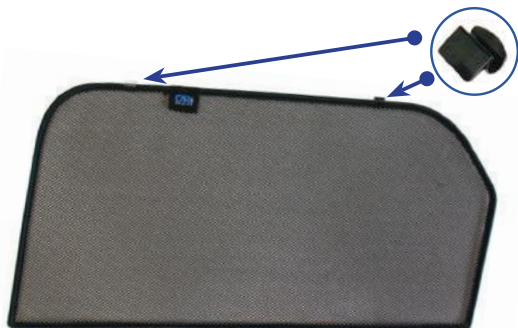

Side Shade Installation

STEP 1