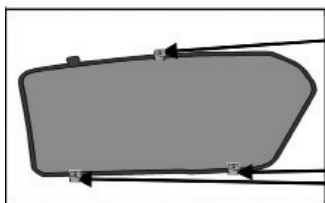

Installation Manual

LAND ROVER EVOQUE 5DR
LRO-EV-5-A-18

COMPONENTS INCLUDED

① + ⑧

FIXING CLIPS

CL-M13 x 4

CL-M12 x 2

SIDE SHADE INSTALLATION

① + ⑧

CL-M12

CL-M13

① + ⑧

① + ⑧