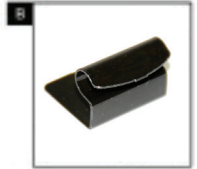

Installation

MAZDA 2 5DR

MAZ-2-5-A

TAILGATE SHADE INSTALLATION