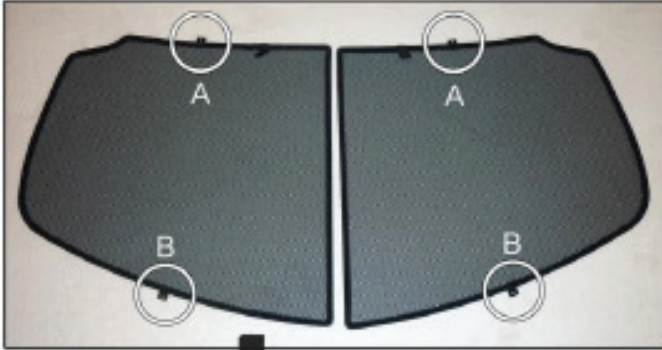

Installation

MAZDA 2 5DR

MAZ-2-5-A

TAILGATE SHADE INSTALLATION