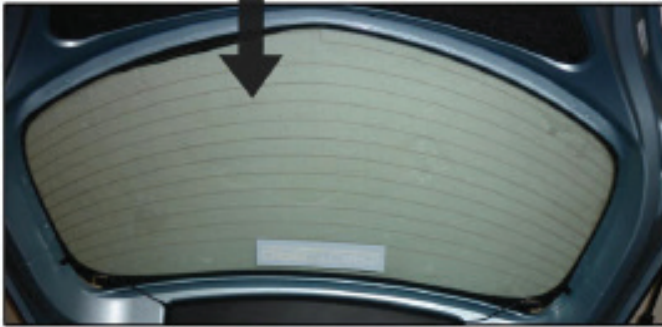

Installation

MAZDA 2 5DR

MAZ-2-5-A

TAILGATE SHADE INSTALLATION