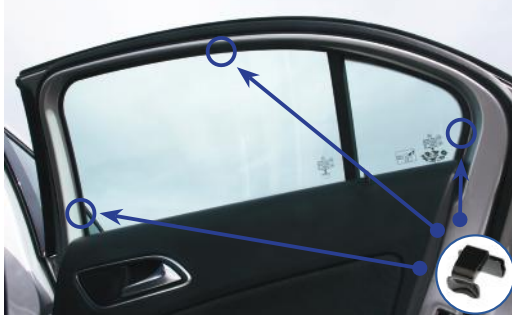

MERCEDES A CLASS 5DR
MB-ACLS-5-C-18

Components Needed

Side Shades

CL-M05 x 6

CL-T01 x 1

Side Shade Installation

STEP 1

STEP 2