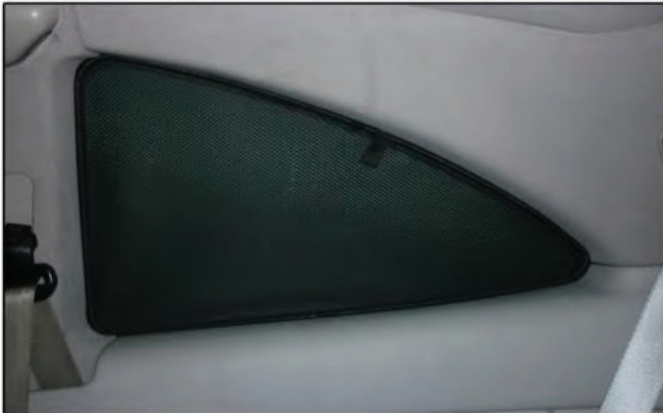

Installation

MERCEDES-BENZ CLK 2DR
MB-CLK-2-A

SIDE SHADE INSTALLATION

Installation

MERCEDES-BENZ CLK 2DR
MB-CLK-2-A

SIDE SHADE INSTALLATION

Installation

MERCEDES-BENZ CLK 2DR
MB-CLK-2-A