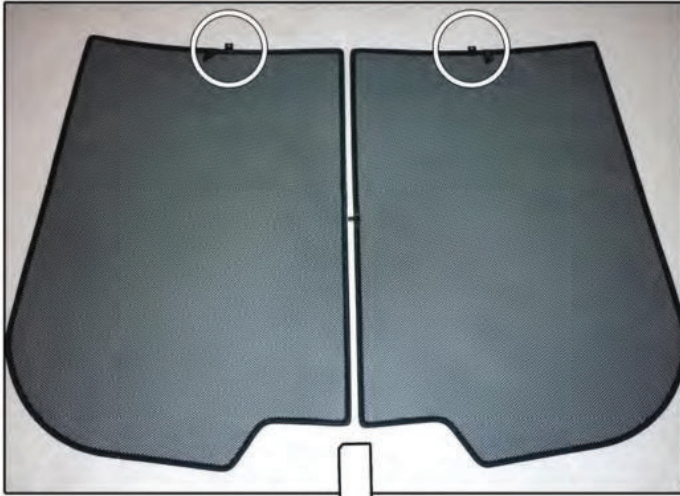

Installation

MERCEDES-BENZ CLK 2DR
MB-CLK-2-A

TAILGATE SHADE INSTALLATION