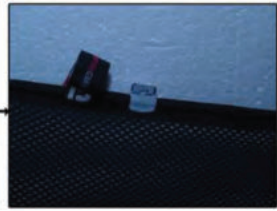

Installation Manual

MERCEDES-BENZ CLK 2DR
MB-CLK-2-A

COMPONENTS INCLUDED

SIDE WINDOWS X2

TAILGATE WINDOW X2

CL-M02 x 2

CL-M03 x 2

CL-M14 x 1

Installation

MERCEDES-BENZ CLK 2DR
MB-CLK-2-A

SIDE SHADE INSTALLATION

Installation

MERCEDES-BENZ CLK 2DR
MB-CLK-2-A

SIDE SHADE INSTALLATION

Installation

MERCEDES-BENZ CLK 2DR
MB-CLK-2-A