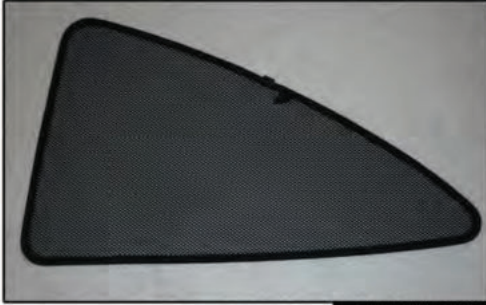

Installation Manual

MERCEDES-BENZ CLK 2DR
MB-CLK-2-A

COMPONENTS INCLUDED

SIDE WINDOWS X2

TAILGATE WINDOW X2

CL-M02 x 2

CL-M03 x 2

CL-M14 x 1

Installation

MERCEDES-BENZ CLK 2DR
MB-CLK-2-A

SIDE SHADE INSTALLATION

Installation

MERCEDES-BENZ CLK 2DR
MB-CLK-2-A

SIDE SHADE INSTALLATION

Installation

MERCEDES-BENZ CLK 2DR
MB-CLK-2-A