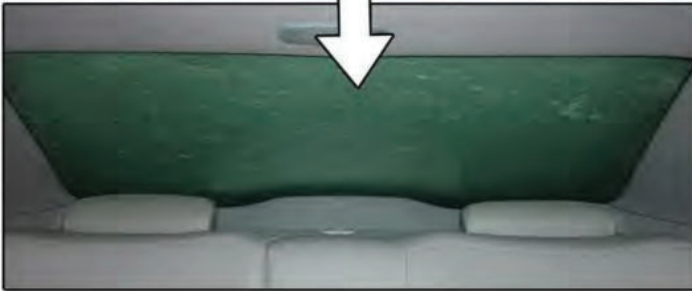

Installation

MERCEDES-BENZ CLK 2DR
MB-CLK-2-A

SIDE SHADE INSTALLATION

Installation

MERCEDES-BENZ CLK 2DR
MB-CLK-2-A

SIDE SHADE INSTALLATION

Installation

MERCEDES-BENZ CLK 2DR
MB-CLK-2-A

TAILGATE SHADE INSTALLATION

Installation

MERCEDES-BENZ CLK 2DR
MB-CLK-2-A

TAILGATE SHADE INSTALLATION

x2

Installation

MERCEDES-BENZ CLK 2DR
MB-CLK-2-A

TAILGATE SHADE INSTALLATION