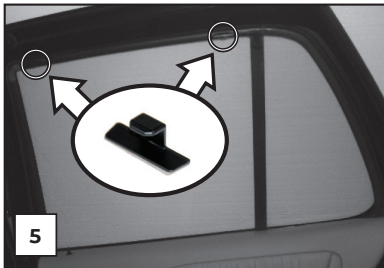

CL-M03 x 2

CL-P02 x 4

CL-W01 x 1

Installation

MERCEDES BENZ ML 5DR - 5 SEATER
MB-MCLS-5-A5

SIDE SHADE INSTALLATION

Installation

MERCEDES BENZ ML 5DR - 5 SEATER
MB-MCLS-5-A5