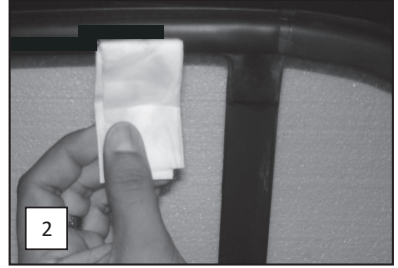

CL-M03 x 2

CL-P02 x 4

CL-W01 x 1

Installation

MERCEDES BENZ ML 5DR - 5 SEATER
MB-MCLS-5-A5

SIDE SHADE INSTALLATION

Installation

MERCEDES BENZ ML 5DR - 5 SEATER
MB-MCLS-5-A5