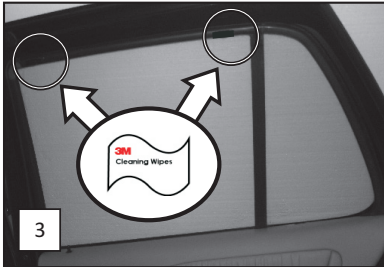

CL-M03 x 2

CL-P02 x 4

CL-W01 x 1

Installation

MERCEDES BENZ ML 5DR - 5 SEATER
MB-MCLS-5-A5

SIDE SHADE INSTALLATION

Installation

MERCEDES BENZ ML 5DR - 5 SEATER
MB-MCLS-5-A5