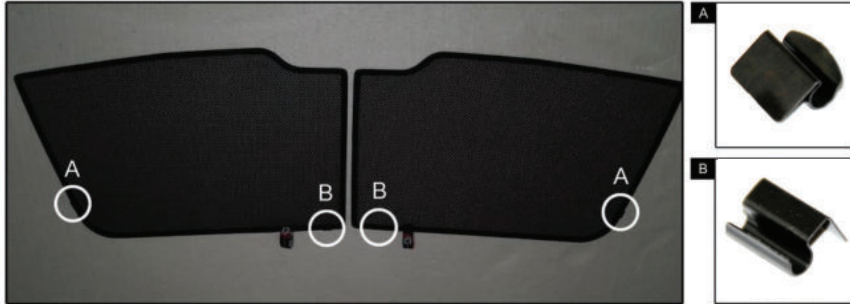

Installation

MERCEDES C-CLASS ESTATE
MB-CCLS-E-C

TAILGATE SHADE INSTALLATION