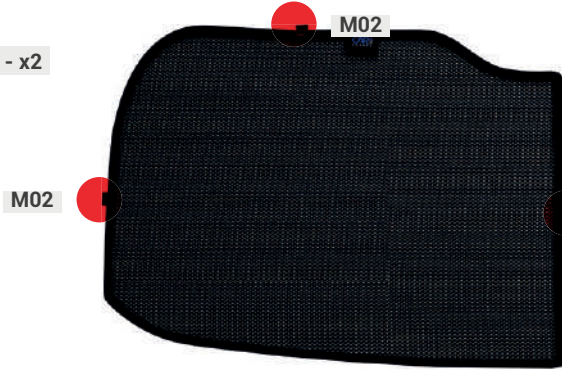

MG4 | 5 DOOR

MG-4EV-5-A

Tailgate Window

Tailgate Shades - x2

CLIP PLACEMENT

M02 - x4

M14 - x1