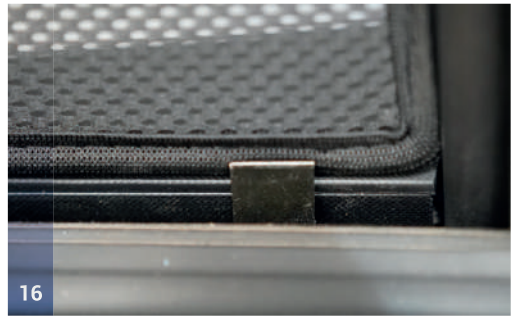

### Side Windows

CLIP PLACEMENT

Side Window Shades - x2

M01 - x4

M02 - x4