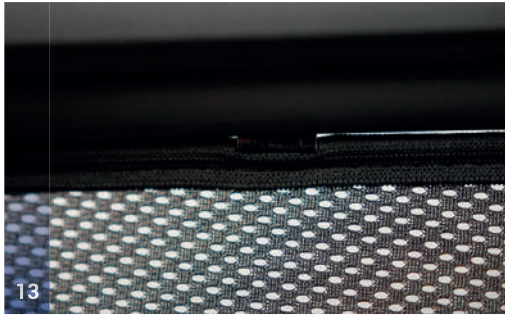

TRIM TOOL - x1

MG4 | 5 DOOR

MG-4EV-5-18

Side Windows

CLIP PLACEMENT

Side Window Shades - x2

M01 - x4

M02 - x4