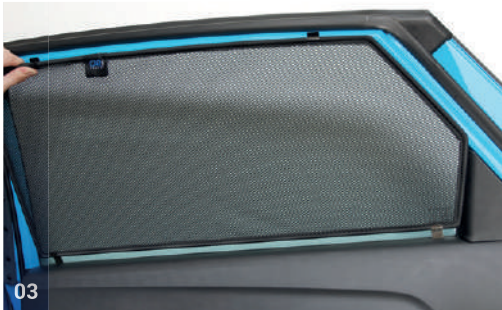

TRIM TOOL - x1

MG4 | 5 DOOR

MG-4EV-5-18

Side Windows

CLIP PLACEMENT

Side Window Shades - x2

M01 - x4

M02 - x4