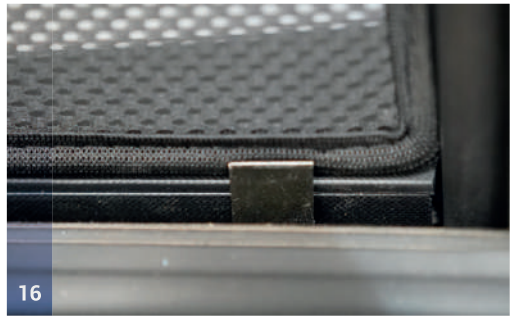

TRIM TOOL - x1

MG4 | 5 DOOR

MG-4EV-5-18

Side Windows

CLIP PLACEMENT

Side Window Shades - x2

M01 - x4

M02 - x4