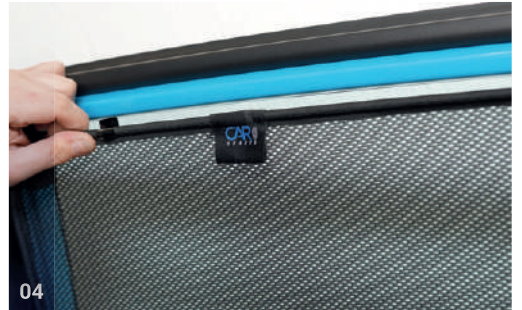

TRIM TOOL - x1

MG4 | 5 DOOR

MG-4EV-5-18

Side Windows

CLIP PLACEMENT

Side Window Shades - x2

M01 - x4

M02 - x4