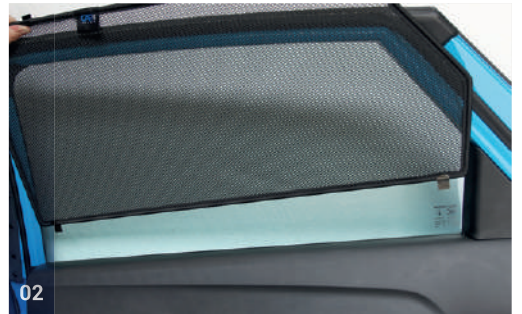

TRIM TOOL - x1

MG4 | 5 DOOR

MG-4EV-5-18

Side Windows

CLIP PLACEMENT

Side Window Shades - x2

M01 - x4

M02 - x4