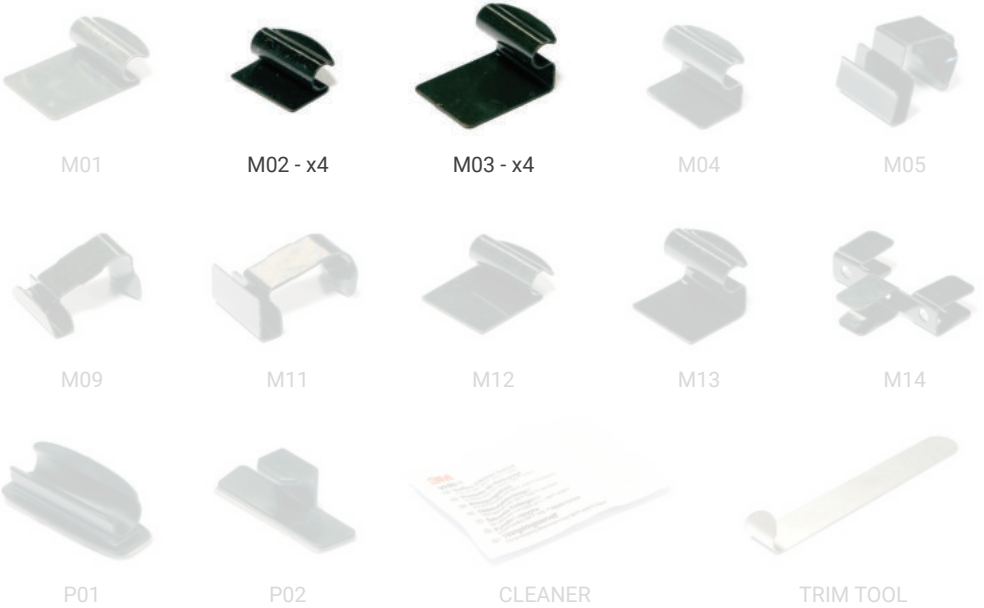

**MG 5EV | 5-DOOR**  
**MG-5EV-E-A-18**

**Included Components:**

**Side Window Shades**

# MG 5EV | 5-DOOR