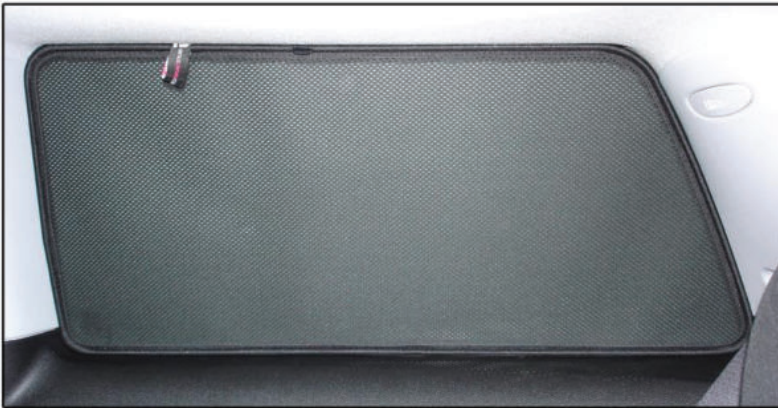

Installation Manual

MINI COOPER 3DR
MIN-ONE-3-B

COMPONENTS INCLUDED

Installation

MINI COOPER 3DR

MIN-ONE-3-B

SIDE SHADE INSTALLATION

Installation

MINI COOPER 3DR

MIN-ONE-3-B

SIDE SHADE INSTALLATION

X2

Installation

MINI COOPER 3DR

MIN-ONE-3-B

TAILGATE SHADE INSTALLATION