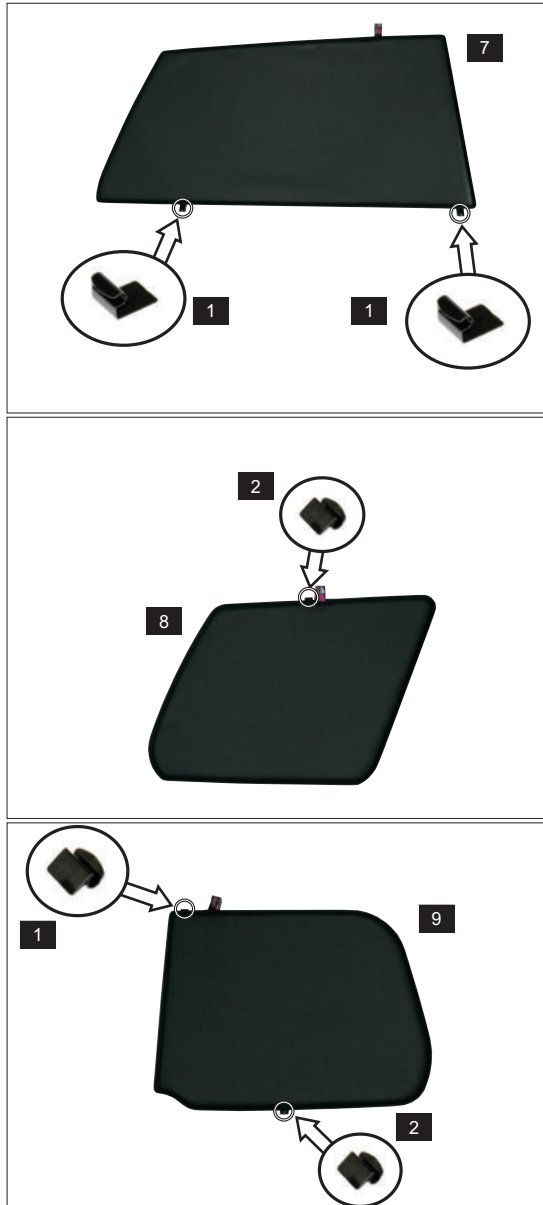

Installation Manual

MITSUBISHI LANCER ESTATE
MIT-LANC-E-A

COMPONENTS INCLUDED

x 2

x 2

x 2

FIXING CLIPS

CL-M02 x 6

CL-M03 x 4

CL-P01 x 4

CL-W01 x 1

CAR
SHADES

Installation

MITSUBISHI LANCER ESTATE

MIT-LANC-E-A

POSITION OF CLIPS