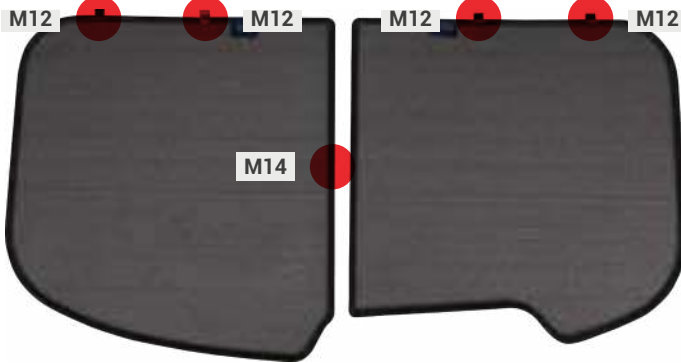

NISSAN ARIYA | SUV

NIS-ARIY-5-A

Tailgate Window

CLIP PLACEMENT

Tailgate Shades - x2

M12 - x4

M14 - x1