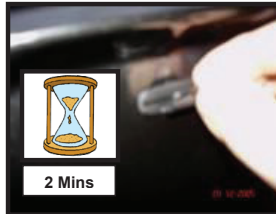

Installation

NISSAN NOTE 5DR

NIS-NOTE-5-A

TAILGATE SHADE INSTALLATION

WARNING

1. It is important that you clean the surface using the wipes provided before installing the clips
2. Once the clips have been fitted, leave them to stand for 30 mins before installing the sunshades.
3. Clips must not be removed once fitted.

1.

2.

3.

4.

5.