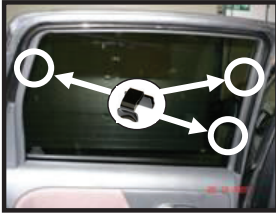

Installation Manual

NISSAN NOTE 5DR
NIS-NOTE-5-A

COMPONENTS INCLUDED

FIXING CLIPS

CL-M05 x 6

CL-P02 x 1

CL-M02 x 2

CL-T01 x 1

CL-W01 x 1

SIDE SHADE INSTALLATION

 **WARNING**

Please read these fitting instructions BEFORE installing the sunshades. Take care not to scratch any paint work when fitting the clips

PORT SHADE INSTALLATION