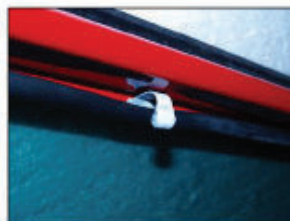

CL-M04 x 2

CL-M12 x 2

Installation

NISSAN TERRANO 5DR
NIS-TERR-5-A

SIDE SHADE INSTALLATION

Installation

NISSAN TERRANO 5DR
NIS-TERR-5-A

SIDE SHADE INSTALLATION