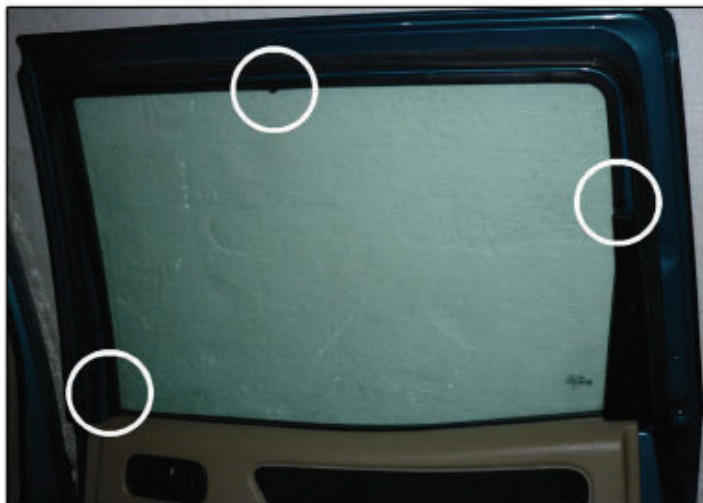

CL-M04 x 2

CL-M12 x 2

Installation

NISSAN TERRANO 5DR
NIS-TERR-5-A

SIDE SHADE INSTALLATION

Installation

NISSAN TERRANO 5DR
NIS-TERR-5-A

SIDE SHADE INSTALLATION