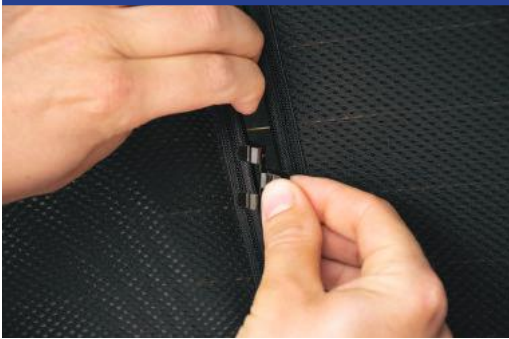

Installation

NISSAN LEAF 5DR
NIS-LEAF-5-B

Tailgate Shade Installation

STEP 7

Repeat this whole process for the other side.

STEP 8

STEP 9

STEP 10

STEP 11