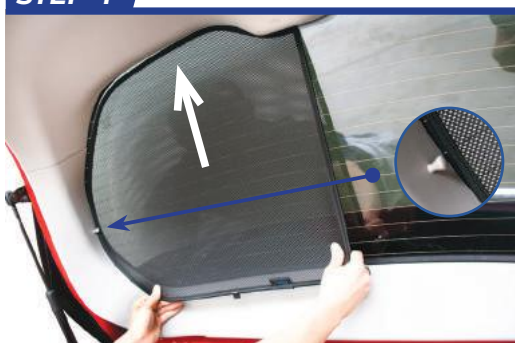

Installation

NISSAN LEAF 5DR
NIS-LEAF-5-B

Components Needed

Tailgate Shade Installation

STEP 1

STEP 2

STEP 3

STEP 4

STEP 5

STEP 6