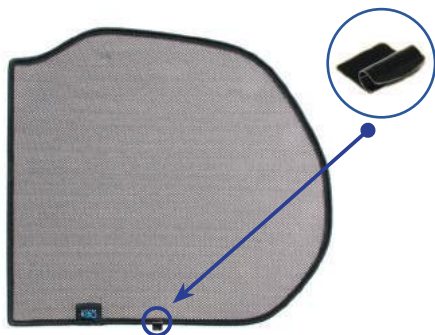

Side Shade Installation

STEP 7

STEP 8

Ensure clip sits between the rubber trim

STEP 9

Repeat this whole process for the other side.

Installation

NISSAN LEAF 5DR
NIS-LEAF-5-B

Components Needed

Tailgate Shades

CL-M12 x 2

CL-M14 x 1

Tailgate Shade Installation

STEP 1

STEP 2

STEP 3

STEP 4

STEP 5

STEP 6

Installation

NISSAN LEAF 5DR
NIS-LEAF-5-B

Tailgate Shade Installation

STEP 7

Repeat this whole process for the other side.