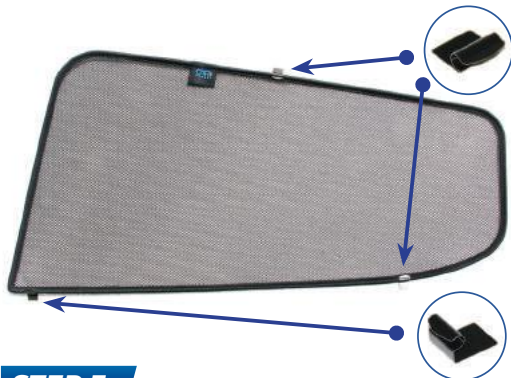

Side Shade Installation

STEP 1