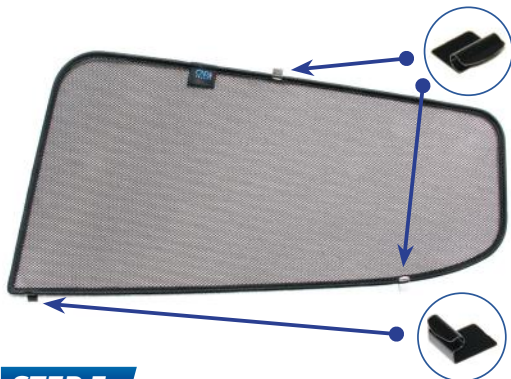

Installation Manual

NISSAN LEAF 5DR
NIS-LEAF-5-B-18

Shades

Fixing Clips

Side Shades

CL-M03 x 2

CL-M12 x 4

Installation

NISSAN LEAF 5DR
NIS-LEAF-5-B-18

Components Needed

Side Shades

CL-M03 x 2

CL-M12 x 4

Side Shade Installation

STEP 1

STEP 2