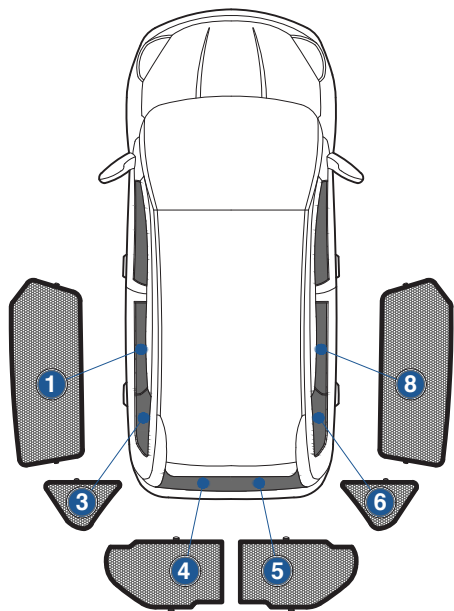

Installation Manual

NISSAN NOTE 5DR
NIS-NOTE-5-B

COMPONENTS INCLUDED

SHADES

FIXING CLIPS

CL-M02 x 4

CL-M05 x 4

CL-M12 x 2

CL-T01 x 1

Side Shade Installation

NISSAN NOTE 5DR
NIS-NOTE-5-B

COMPONENTS NEEDED:

STEP #1

INSERT CLIPS INSIDE WEATHERSTRIP

STEP #2

POSITION THE SIDE SHADE