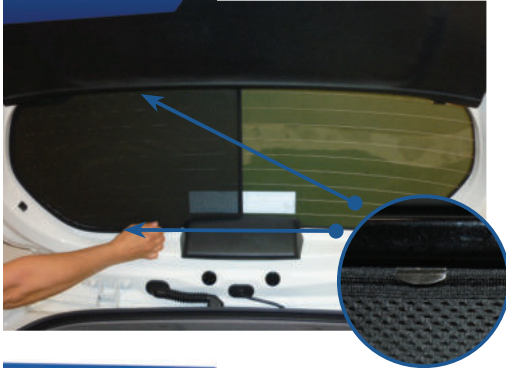

COMPONENTS NEEDED:

STEP #1 ATTACH CLIPS ON SHADE EDGES

STEP #2 POSITION THE REAR SHADE

STEP #3 INSERT CLIPS BEHIND INTERIOR TRIM

STEP #4 REPEAT THE PROCESS ON OTHER SHADE

STEP #5 ENSURE SECURELY FITTED IN PLACE