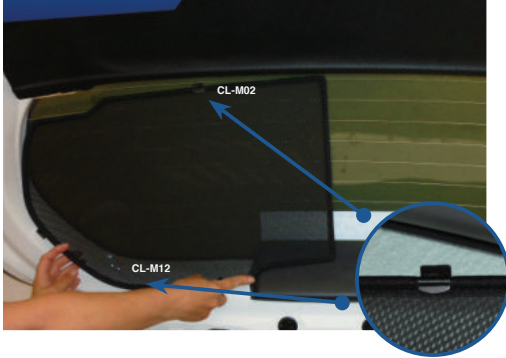

STEP #1 ATTACH CLIPS ON SHADE EDGES