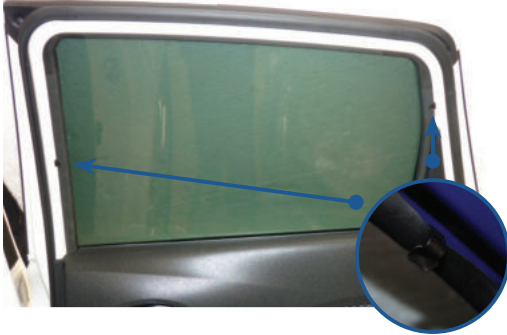

CL-T01 x 1

Side Shade Installation

NISSAN NOTE 5DR
NIS-NOTE-5-B

COMPONENTS NEEDED:

STEP #1

INSERT CLIPS INSIDE WEATHERSTRIP

STEP #2

POSITION THE SIDE SHADE