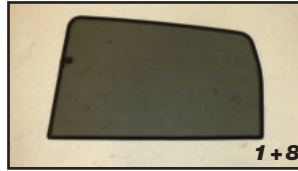

Side Shade Installation

NISSAN NOTE 5DR
NIS-NOTE-5-B

COMPONENTS NEEDED: