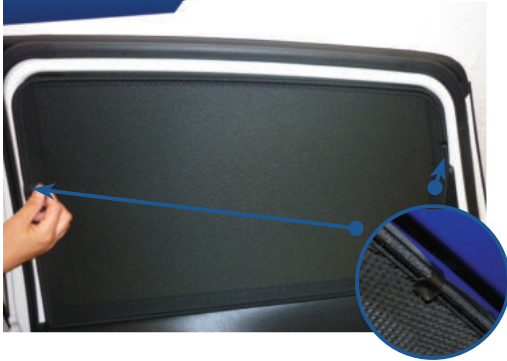

STEP #3

ATTACH SIDE SHADE BEHIND CLIPS