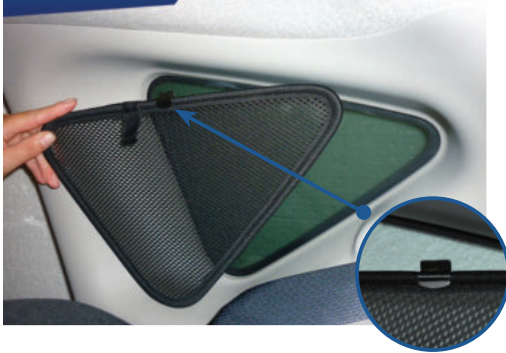

STEP #1

ATTACH CLIPS ON SHADE EDGES