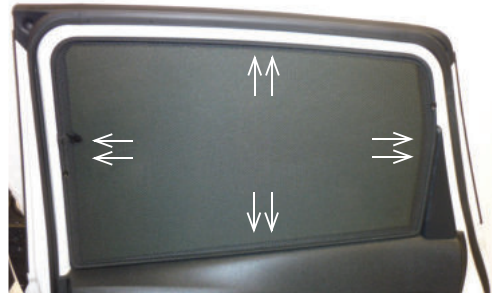

CL-T01 x 1

Side Shade Installation

NISSAN NOTE 5DR
NIS-NOTE-5-B

COMPONENTS NEEDED:

STEP #1

INSERT CLIPS INSIDE WEATHERSTRIP

STEP #2

POSITION THE SIDE SHADE

STEP #3

ATTACH SIDE SHADE BEHIND CLIPS

STEP #4

ENSURE SECURELY FITTED IN PLACE

CAR
SHADES

Quarter Light Shade Installation

NISSAN NOTE 5DR
NIS-NOTE-5-B

COMPONENTS NEEDED: