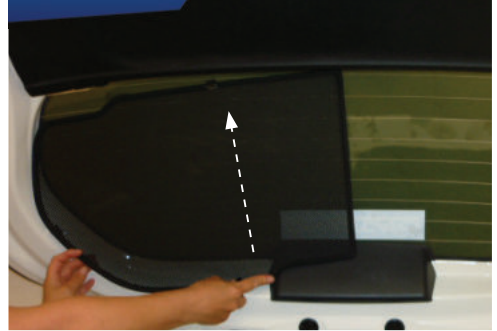

STEP #2 POSITION THE REAR SHADE