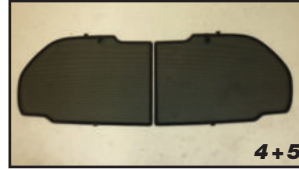

Rear Shade Installation

NISSAN NOTE 5DR
NIS-NOTE-5-B

COMPONENTS NEEDED: