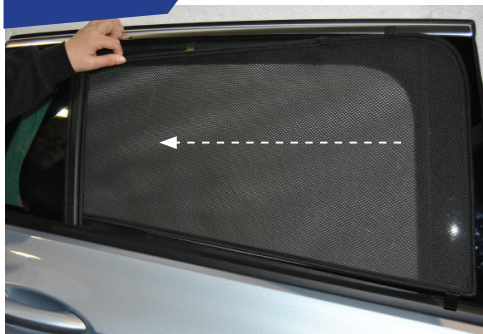

CAR[®]
S H A D E S

Side Shade Installation

VAUXHALL ASTRA EST
VAU-ASTR-E-D-18

COMPONENTS NEEDED:

1+8

CL-M12 x 4

CL-M03 x 2

STEP #1

ATTACH CLIPS ON SHADE EDGES

STEP #2

POSITION THE SIDE SHADE

STEP #3

INSERT CLIPS INSIDE WEATHERSTRIP

STEP #4

ENSURE SECURELY FITTED IN PLACE

CAR
SHADES