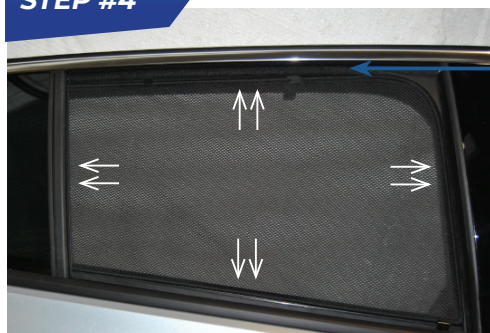

ATTACH CLIPS ON SHADE EDGES

STEP #2

POSITION THE SIDE SHADE

STEP #3

INSERT CLIPS INSIDE WEATHERSTRIP

STEP #4

ENSURE SECURELY FITTED IN PLACE

CAR
SHADES