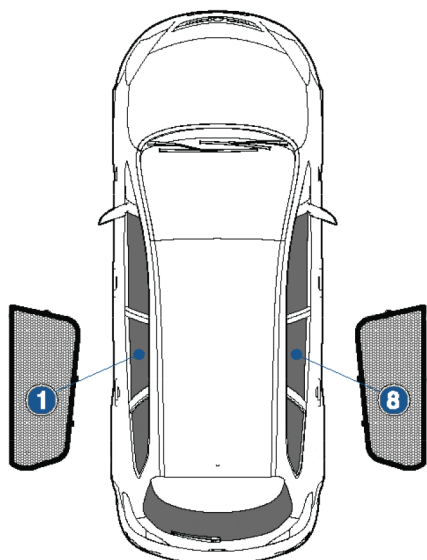

COMPONENTS INCLUDED

SHADES

1+8

FIXING CLIPS

CL-M12 x 4

CL-M03 x 2

CAR®
S H A D E S