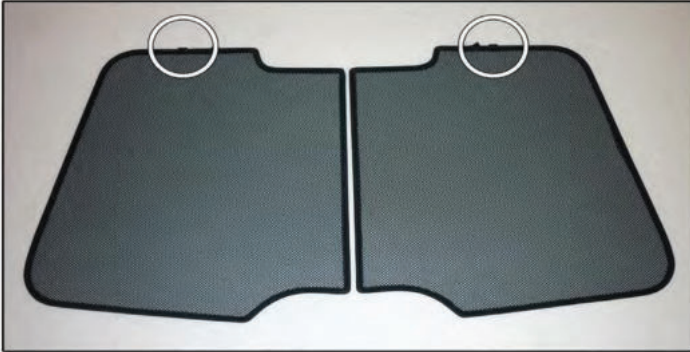

Installation

VAUXHALL CORSA 3DR

VAU-CORS-3-A

TAILGATE SHADE INSTALLATION