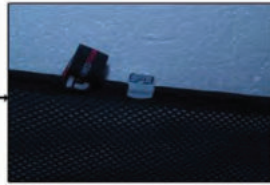

Installation Manual

VAUXHALL CORSA 3DR

VAU-CORS-3-A

COMPONENTS INCLUDED

SIDE WINDOWS X2

TAILGATE WINDOW X2

CL-M02 x 4

CAR
SHADES

Installation

VAUXHALL CORSA 3DR

VAU-CORS-3-A

SIDE SHADE INSTALLATION

Installation

VAUXHALL CORSA 3DR

VAU-CORS-3-A

SIDE SHADE INSTALLATION