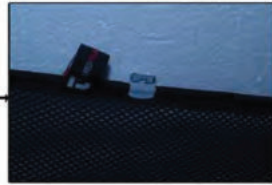

Installation

VAUXHALL CORSA 3DR

VAU-CORS-3-A

TAILGATE SHADE INSTALLATION