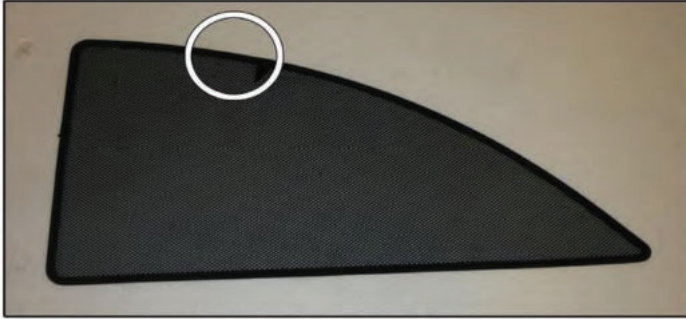

Installation Manual

VAUXHALL CORSA 3DR

VAU-CORS-3-A

COMPONENTS INCLUDED

SIDE WINDOWS X2

TAILGATE WINDOW X2

CL-M02 x 4

CAR
SHADES

Installation

VAUXHALL CORSA 3DR

VAU-CORS-3-A

SIDE SHADE INSTALLATION

Installation

VAUXHALL CORSA 3DR

VAU-CORS-3-A

SIDE SHADE INSTALLATION