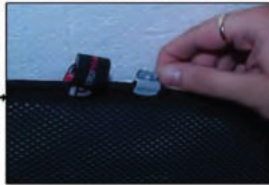

Installation

VAUXHALL CORSA 3DR

VAU-CORS-3-A

TAILGATE SHADE INSTALLATION