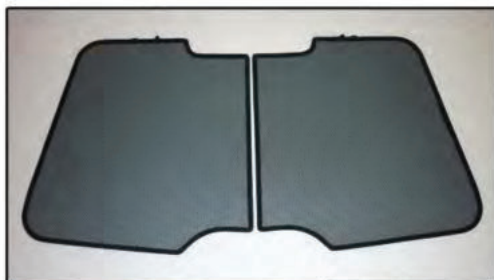

Installation Manual

VAUXHALL CORSA 3DR

VAU-CORS-3-A

COMPONENTS INCLUDED

SIDE WINDOWS X2

TAILGATE WINDOW X2

CL-M02 x 4

CAR
SHADES