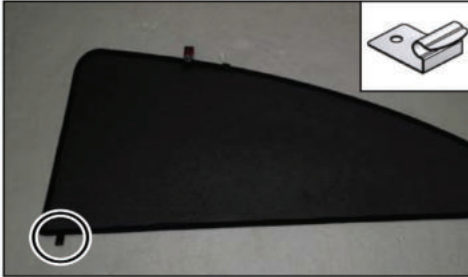

Installation

VAUXHALL INSIGNIA 4DR

VAU-INSI-4-A

SIDE SHADE INSTALLATION

X2