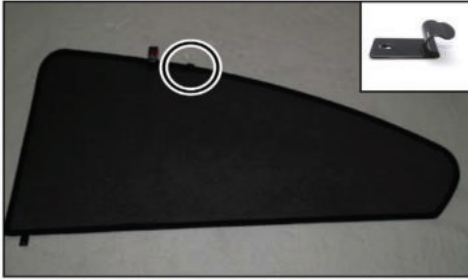

CL-M01 x 2

Installation

VAUXHALL INSIGNIA 4DR

VAU-INSI-4-A

SIDE SHADE INSTALLATION

X2