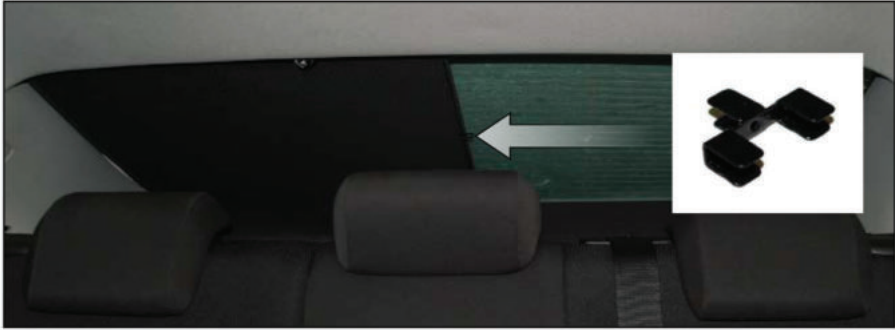

Installation

VAUXHALL INSIGNIA 4DR

VAU-INSI-4-A

REAR SHADE INSTALLATION