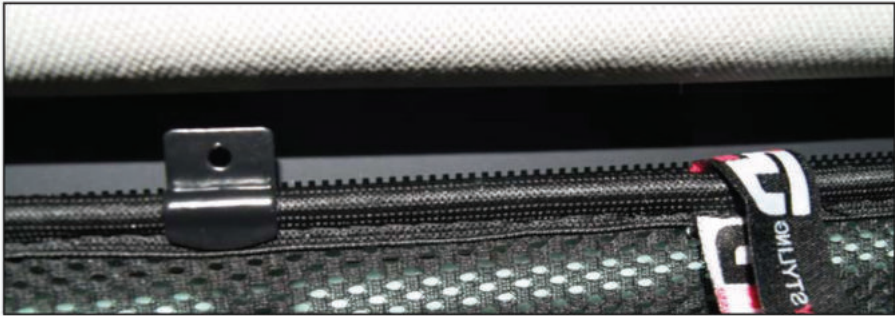

REAR SHADE INSTALLATION

Installation

VAUXHALL INSIGNIA 4DR

VAU-INSI-4-A

REAR SHADE INSTALLATION

Installation

VAUXHALL INSIGNIA 4DR

VAU-INSI-4-A