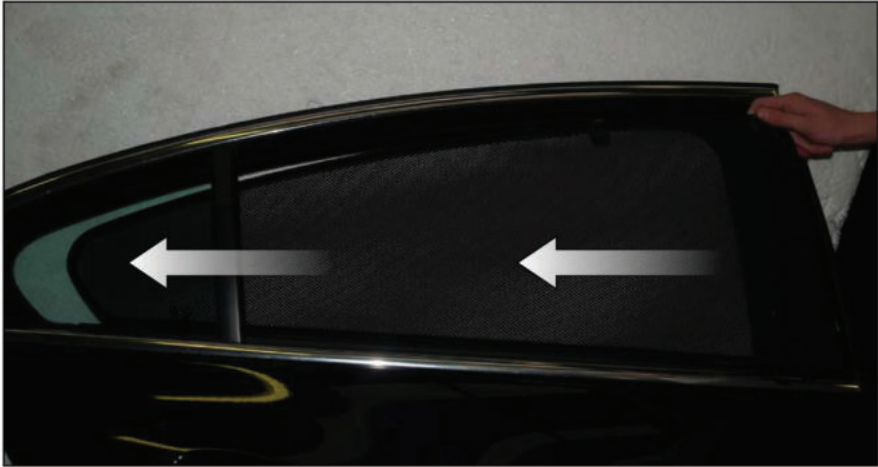

VAUXHALL INSIGNIA 4DR

VAU-INSI-4-A

SIDE SHADE INSTALLATION

X2

Installation

VAUXHALL INSIGNIA 4DR

VAU-INSI-4-A

SIDE SHADE INSTALLATION