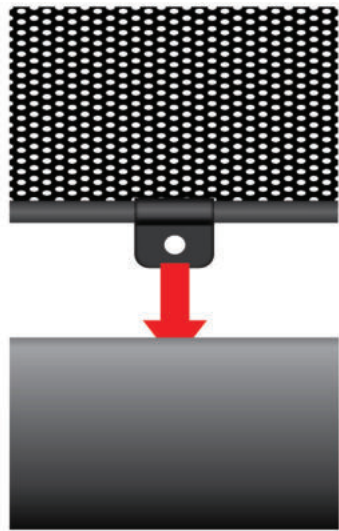

Installation

VAUXHALL INSIGNIA 4DR

VAU-INSI-4-A

SIDE SHADE INSTALLATION