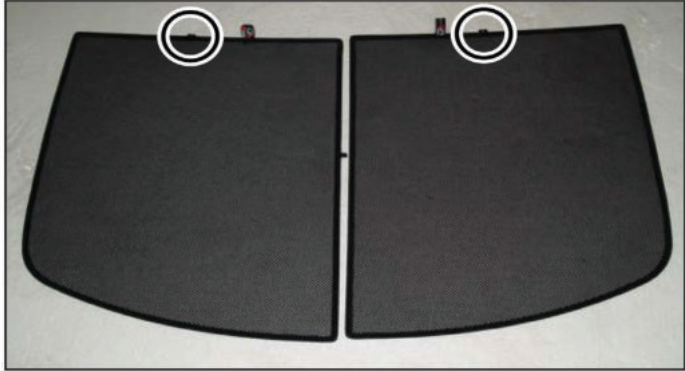

Installation

VAUXHALL INSIGNIA 4DR

VAU-INSI-4-A

REAR SHADE INSTALLATION