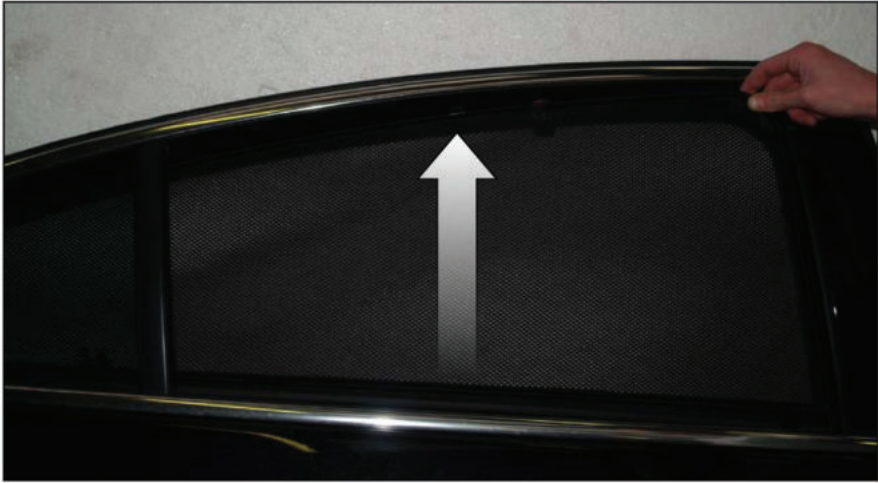

Installation

VAUXHALL INSIGNIA 4DR

VAU-INSI-4-A

SIDE SHADE INSTALLATION

Installation

VAUXHALL INSIGNIA 4DR

VAU-INSI-4-A

SIDE SHADE INSTALLATION