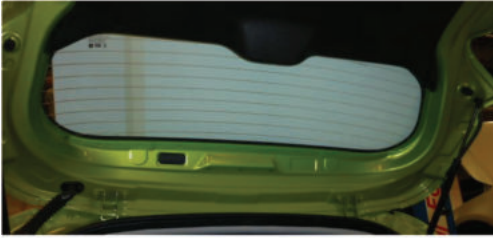

VAU-VIVA-5-A

SIDE SHADE INSTALLATION

Installation

VAUXHALL VIVA 5DR

VAU-VIVA-5-A

REAR SHADE INSTALLATION

Repeat the above on the opposite side of the rears to complete

Installation