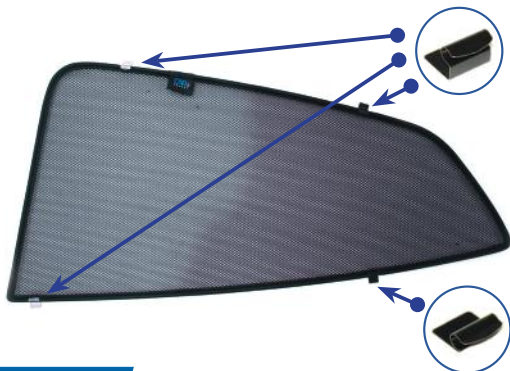

VAUXHALL MOKKA/MOKKA X 5DR
VAU-MOKA-5-A-18

Components Needed

Side Shades

CL-M12 x 2

CL-M13 x 6

Side Shade Installation

STEP 1

STEP 2