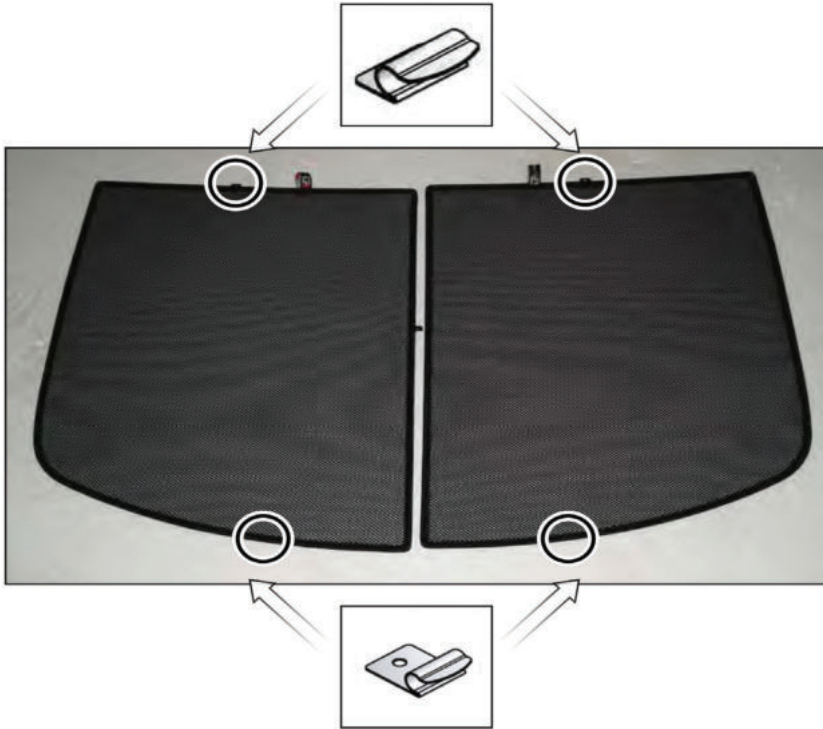

Installation

VAUXHALL INSIGNIA 5DR

VAU-INSI-5-A

REAR SHADE INSTALLATION