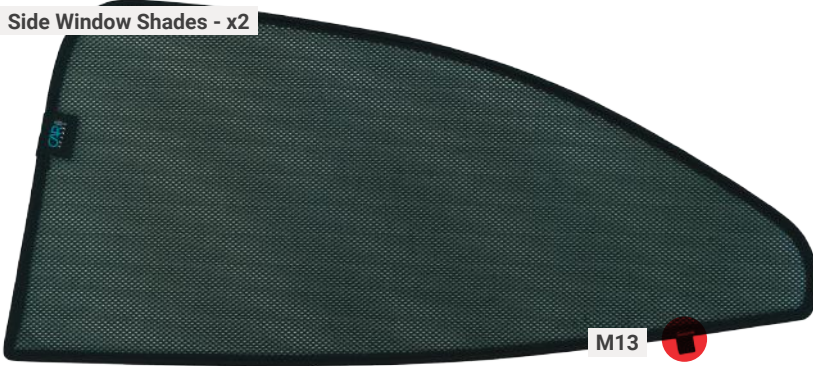

VAUXHALL MOKKA | 5-DOOR

VAU-MOKK-5-B-18

Side Windows

CLIP PLACEMENT

Side Window Shades - x2

M09 - x4

M13 - x2

TRIM TOOL