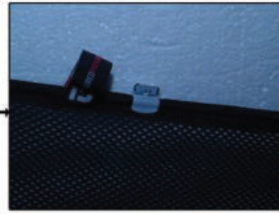

Installation

VAUXHALL CORSA 5 DR
VAU-CORSA-5-B

TAILGATE SHADE INSTALLATION