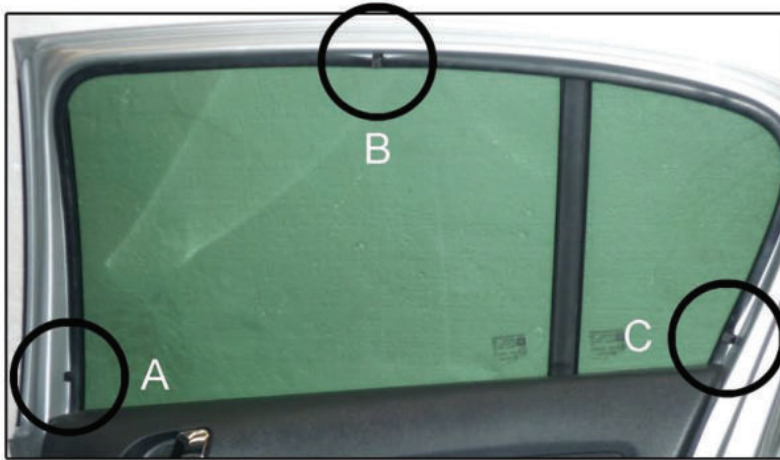

Installation

VAUXHALL CORSA 5 DR

VAU-CORS-5-B

SIDE SHADE INSTALLATION