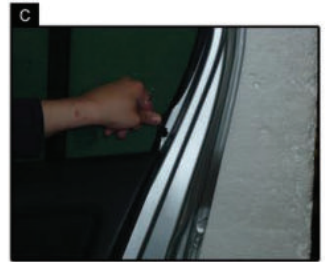

Installation

VAUXHALL CORSA 5 DR

VAU-CORS-5-B

SIDE SHADE INSTALLATION