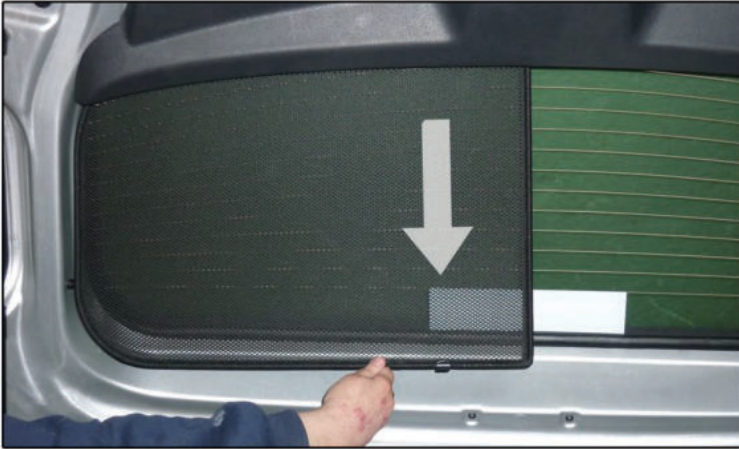

Installation

VAUXHALL CORSA 5 DR
VAU-CORSA-5-B

TAILGATE SHADE INSTALLATION

Installation

VAUXHALL CORSA 5 DR

VAU-CORSA-5-B

TAILGATE SHADE INSTALLATION

Installation