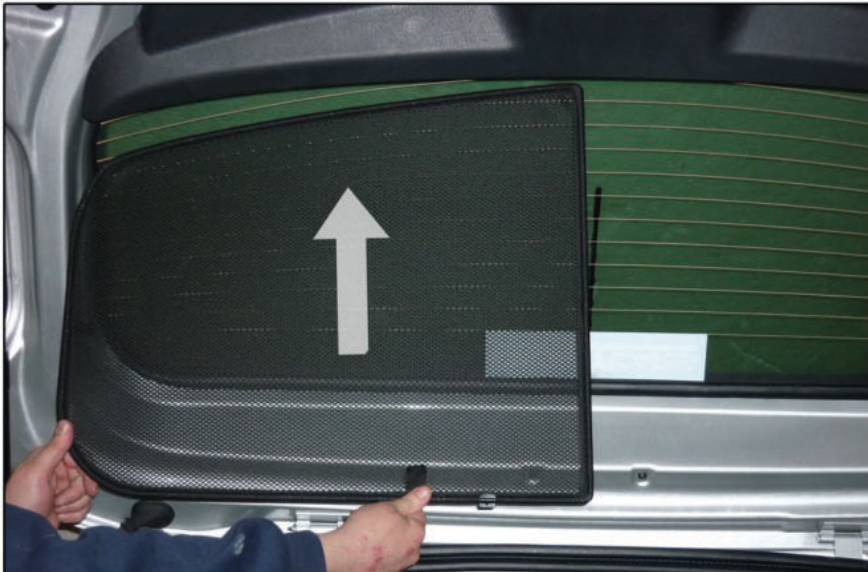

Installation

VAUXHALL CORSA 5 DR
VAU-CORSA-5-B

TAILGATE SHADE INSTALLATION