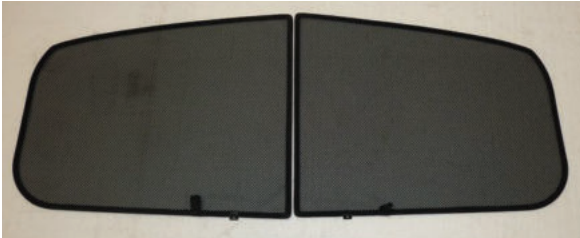

Installation Manual

VAUXHALL CORSA 5 DR
VAU-CORS-5-B

COMPONENTS INCLUDED

x 2

FIXING CLIPS

CL-M02 x 2

CL-M05 x 6

Installation