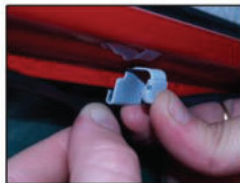

Installation

VAUXHALL CORSA 5 DR

VAU-CORS-5-B

SIDE SHADE INSTALLATION