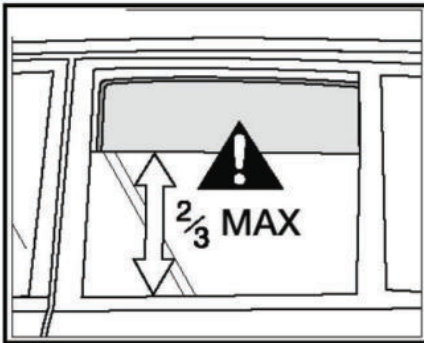

VAUXHALL CORSA 5 DR

VAU-CORS-5-B

SIDE SHADE INSTALLATION

Installation

VAUXHALL CORSA 5 DR

VAU-CORS-5-B

SIDE SHADE INSTALLATION

X2