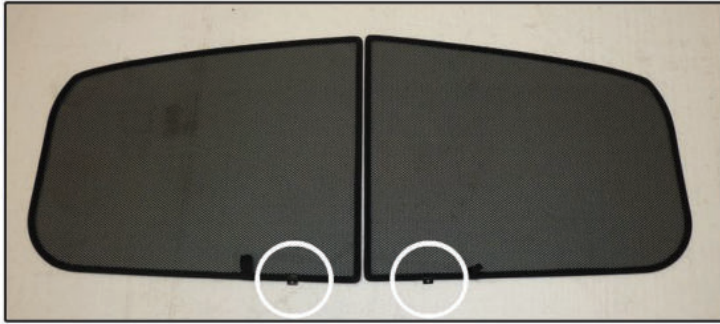

Installation

VAUXHALL CORSA 5 DR
VAU-CORSA-5-B

TAILGATE SHADE INSTALLATION