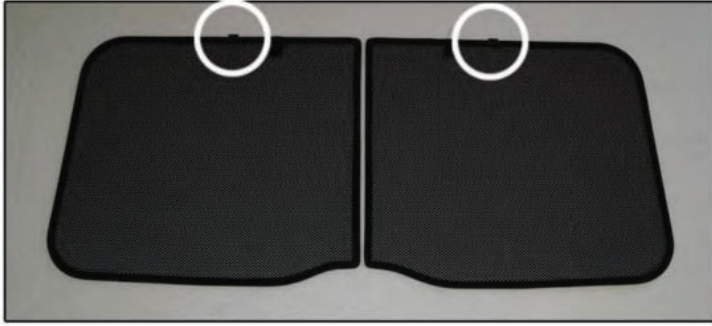

X2

Installation

PEUGEOT 1007 3DR

PEU-1007-3-A

TAILGATE SHADE INSTALLATION

Installation

PEUGEOT 1007 3DR

PEU-1007-3-A