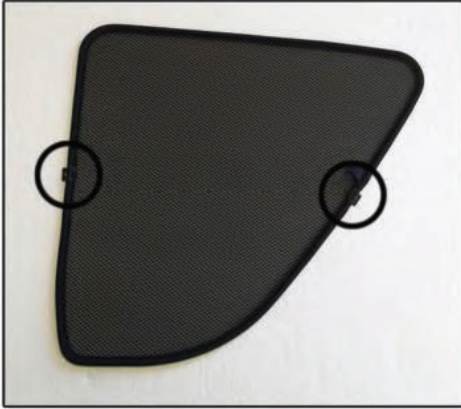

Installation Manual

PEUGEOT 1007 3DR
PEU-1007-3-A

COMPONENTS INCLUDED

SIDE WINDOWS X2

FRONT SIDE WINDOWS X2

TAILGATE WINDOW X2

CL-M02 x 6

CL-P02 x 4

CL-M03 x 2

CL-W01 x 1

CL-A01 x 1

Installation

PEUGEOT 1007 3DR

PEU-1007-3-A

SIDE SHADE INSTALLATION

Installation

PEUGEOT 1007 3DR

PEU-1007-3-A

SIDE SHADE INSTALLATION

X2

Installation

PEUGEOT 1007 3DR

PEU-1007-3-A

FRONT SIDE SHADE INSTALLATION