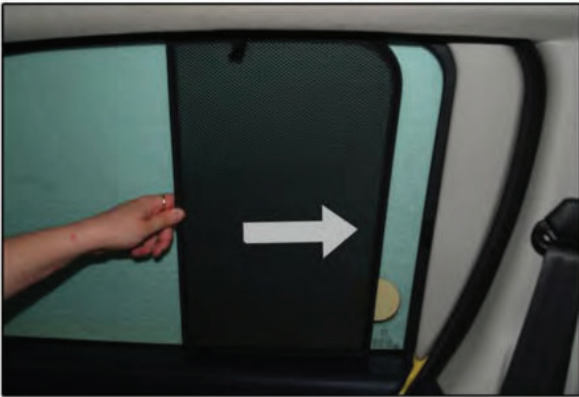

Installation

PEUGEOT 1007 3DR

PEU-1007-3-A

FRONT SIDE SHADE INSTALLATION

Installation

PEUGEOT 1007 3DR

PEU-1007-3-A

FRONT SIDE SHADE INSTALLATION