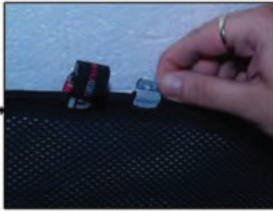

Installation Manual

PEUGEOT 1007 3DR
PEU-1007-3-A

COMPONENTS INCLUDED

SIDE WINDOWS X2

FRONT SIDE WINDOWS X2

TAILGATE WINDOW X2

CL-M02 x 6

CL-P02 x 4

CL-M03 x 2

CL-W01 x 1

CL-A01 x 1

Installation

PEUGEOT 1007 3DR

PEU-1007-3-A

SIDE SHADE INSTALLATION

Installation