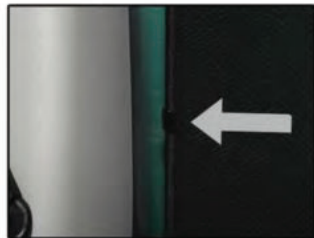

Installation Manual

PEUGEOT 1007 3DR
PEU-1007-3-A

COMPONENTS INCLUDED

SIDE WINDOWS X2

FRONT SIDE WINDOWS X2

TAILGATE WINDOW X2

CL-M02 x 6

CL-P02 x 4

CL-M03 x 2

CL-W01 x 1

CL-A01 x 1

Installation

PEUGEOT 1007 3DR

PEU-1007-3-A

SIDE SHADE INSTALLATION

Installation

PEUGEOT 1007 3DR

PEU-1007-3-A

SIDE SHADE INSTALLATION

X2

Installation

PEUGEOT 1007 3DR

PEU-1007-3-A

FRONT SIDE SHADE INSTALLATION