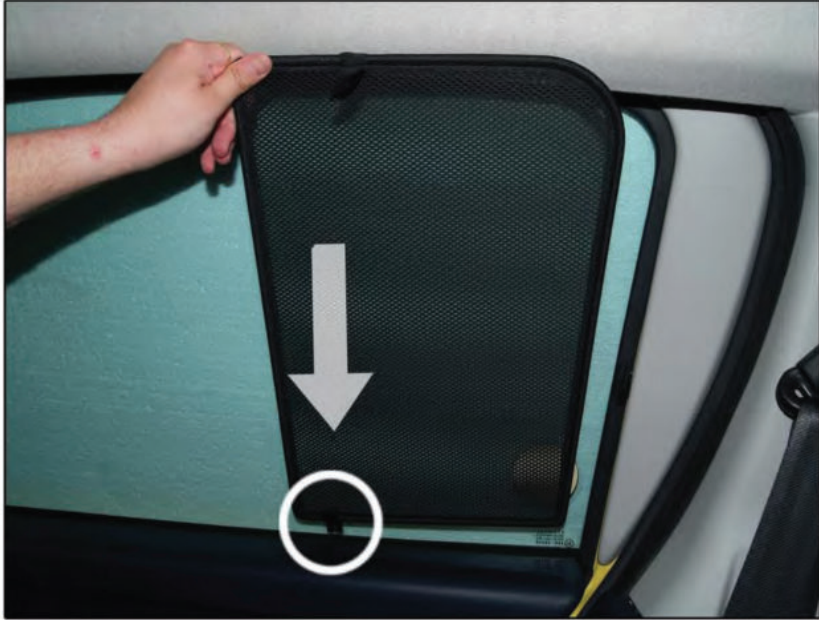

Installation

PEUGEOT 1007 3DR

PEU-1007-3-A

FRONT SIDE SHADE INSTALLATION