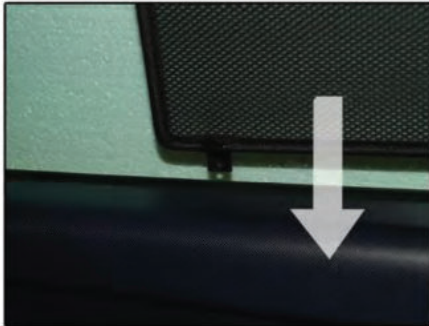

Installation

PEUGEOT 1007 3DR

PEU-1007-3-A

FRONT SIDE SHADE INSTALLATION