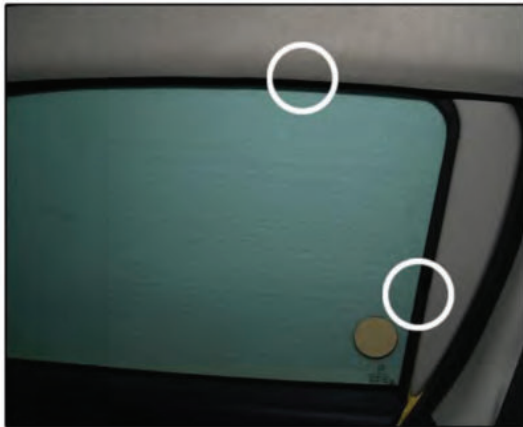

Installation Manual

PEUGEOT 1007 3DR
PEU-1007-3-A

COMPONENTS INCLUDED

SIDE WINDOWS X2

FRONT SIDE WINDOWS X2

TAILGATE WINDOW X2

CL-M02 x 6

CL-P02 x 4

PEUGEOT 1007 3DR

PEU-1007-3-A

SIDE SHADE INSTALLATION

X2

Installation

PEUGEOT 1007 3DR

PEU-1007-3-A

FRONT SIDE SHADE INSTALLATION

Installation

PEUGEOT 1007 3DR

PEU-1007-3-A

FRONT SIDE SHADE INSTALLATION

Installation

PEUGEOT 1007 3DR

PEU-1007-3-A

FRONT SIDE SHADE INSTALLATION