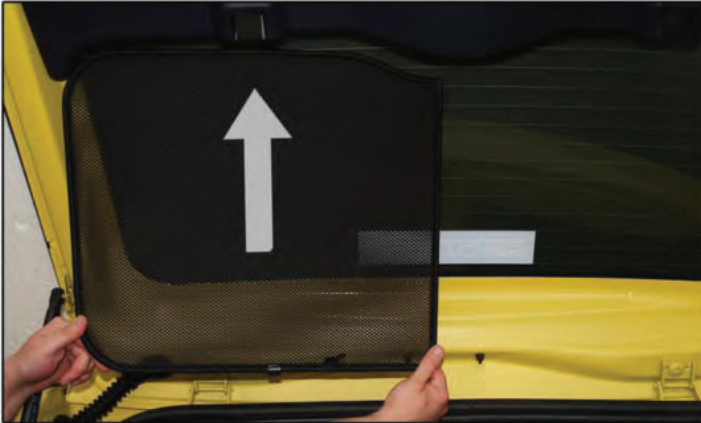

X2

Installation

PEUGEOT 1007 3DR

PEU-1007-3-A

TAILGATE SHADE INSTALLATION

Installation

PEUGEOT 1007 3DR

PEU-1007-3-A