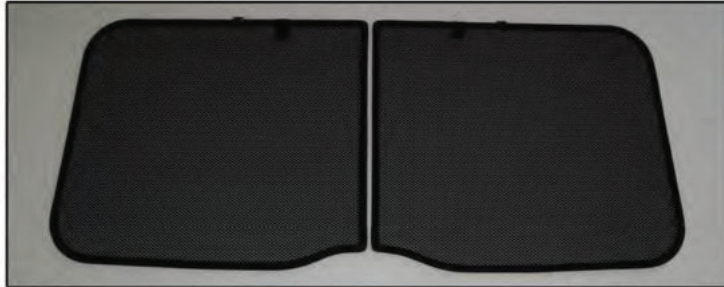

Installation Manual

PEUGEOT 1007 3DR
PEU-1007-3-A

COMPONENTS INCLUDED

SIDE WINDOWS X2

FRONT SIDE WINDOWS X2

TAILGATE WINDOW X2

CL-M02 x 6

CL-P02 x 4

CL-M03 x 2

CL-W01 x 1

CL-A01 x 1

Installation

PEUGEOT 1007 3DR

PEU-1007-3-A

SIDE SHADE INSTALLATION

Installation