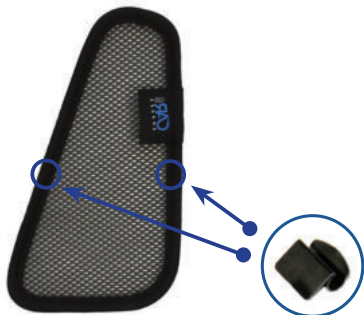

Installation

PEUGEOT 2008 5DR
PEU-2008-5-A

Side Shade Installation

STEP 7

STEP 8

STEP 9

STEP 10

STEP 11

STEP 12

Repeat this whole process for the other side.

Installation

PEUGEOT 2008 5DR
PEU-2008-5-A

Components Needed

Port Shades

CL-M02 x 4

Port Shade Installation

STEP 1

STEP 2

STEP 3

STEP 4

STEP 5

STEP 6

Repeat this whole process for the other side.

Installation