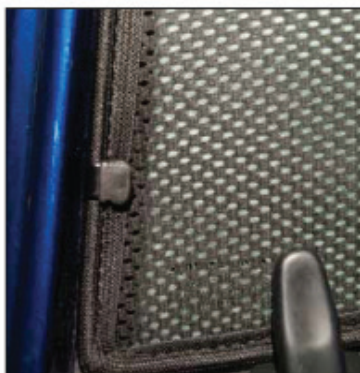

SIDE SHADE INSTALLATION

X3

X2

Installation

PEUGEOT 306 5DR

PEU-306-5-A-18

SIDE SHADE INSTALLATION

Installation