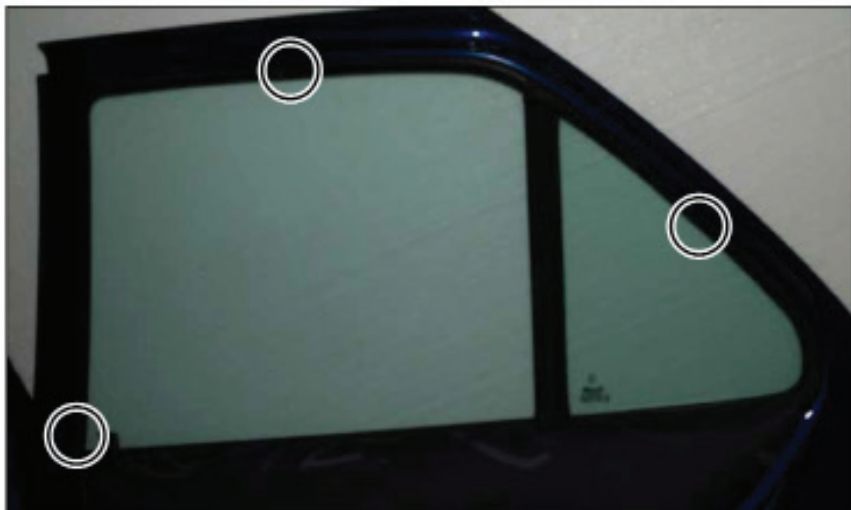

Installation Manual

PEUGEOT 306 5DR
PEU-306-5-A-18

COMPONENTS INCLUDED

CL-M05 x 6

CL-T01 x 1

Installation

PEUGEOT 306 5DR

PEU-306-5-A-18

SIDE SHADE INSTALLATION

X3

X2

Installation

PEUGEOT 306 5DR

PEU-306-5-A-18

SIDE SHADE INSTALLATION

Installation