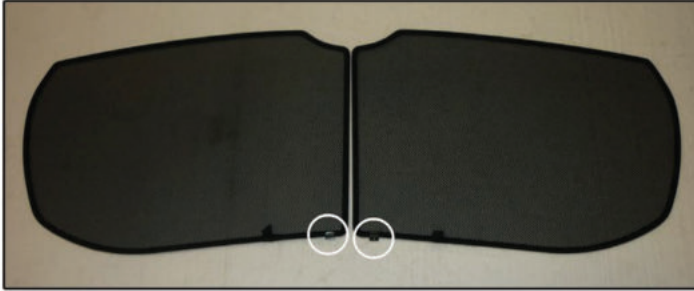

Installation

PEUGEOT 307 3DR

PEU-307-3-A

TAILGATE SHADE INSTALLATION