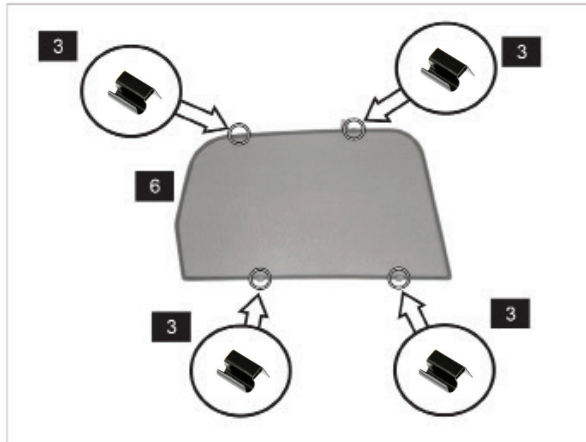

Installation Manual

PEUGEOT 4007 5DR
PEU-4007-5-A

COMPONENTS INCLUDED

6

x 2

CL-M01 x 2

7

x 2

CL-M02 x 4

8

x 2

CL-M04 x 8

CAR
SHADES

Installation

PEUGEOT 4007 5DR
PEU-4007-5-A

Installation