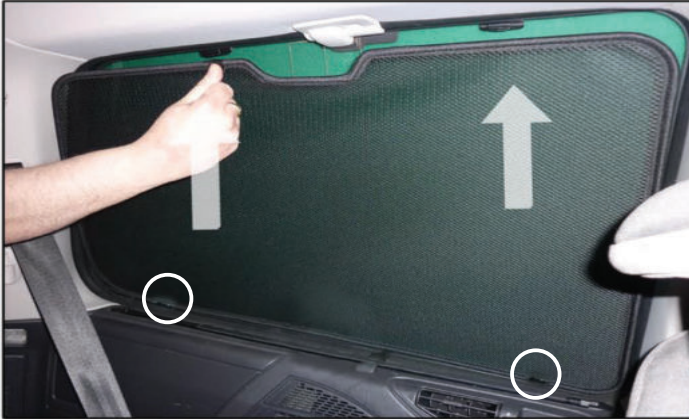

PORT SHADE INSTALLATION