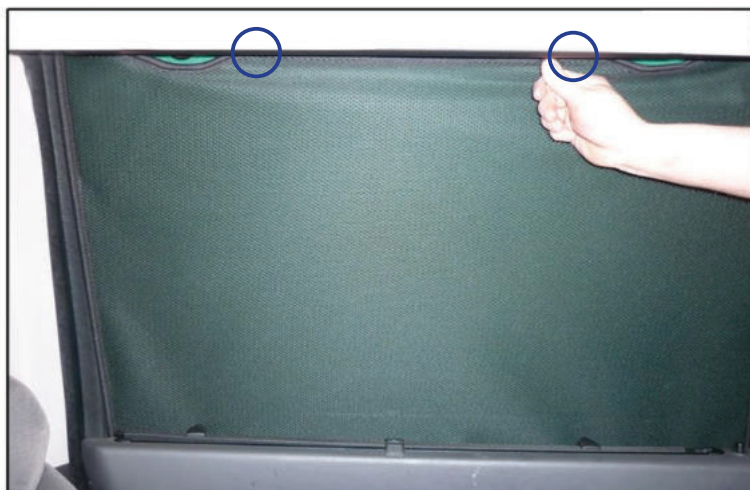

SIDE SHADE INSTALLATION