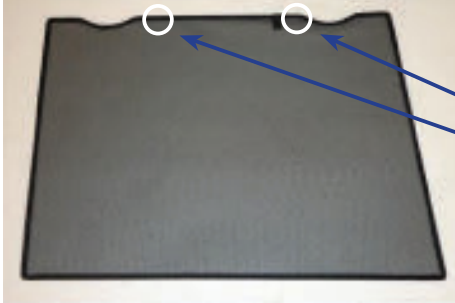

Installation Manual

PEUGEOT 807 5DR
PEU-807-5-A

COMPONENTS INCLUDED

SIDE WINDOWS X2

FRONT WINDOWS X2

TAILGATE WINDOW X2

CL-M01 x 4

CL-P02 x 8

CL-M02 x 2

CL-M12 x 2

CL-W01 x 1

Installation

PEUGEOT 807 5DR
PEU-807-5-A

SIDE SHADE INSTALLATION

Installation

PEUGEOT 807 5DR
PEU-807-5-A