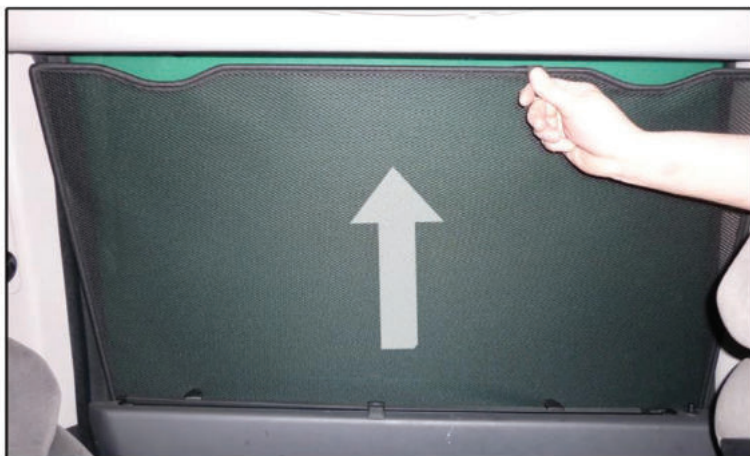

SIDE SHADE INSTALLATION