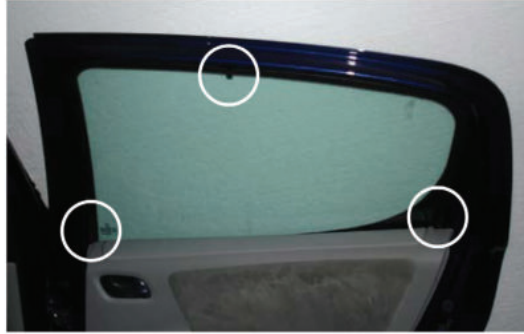

CL-W01 x 1

CAR
SHADES

Installation

PEUGEOT 207 5DR

PEU-207-5-A

SIDE SHADE INSTALLATION

Installation

PEUGEOT 207 5DR