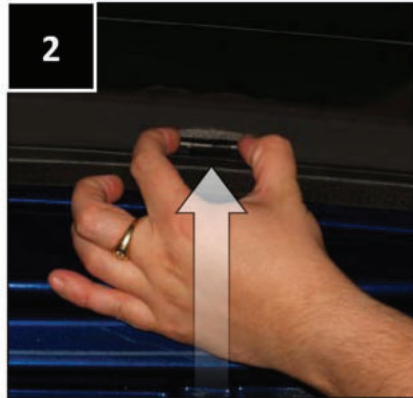

PEU-206-E-A

PORT/LOAD AREA SHADE INSTALLATION

Installation

PEUGEOT 206 ESTATE

PEU-206-E-A

REAR SHADE INSTALLATION

Installation

PEUGEOT 206 ESTATE