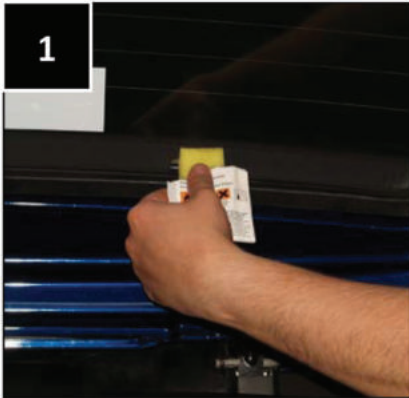

PEU-206-E-A

PORT/LOAD AREA SHADE INSTALLATION

Installation

PEUGEOT 206 ESTATE

PEU-206-E-A

REAR SHADE INSTALLATION

Installation

PEUGEOT 206 ESTATE