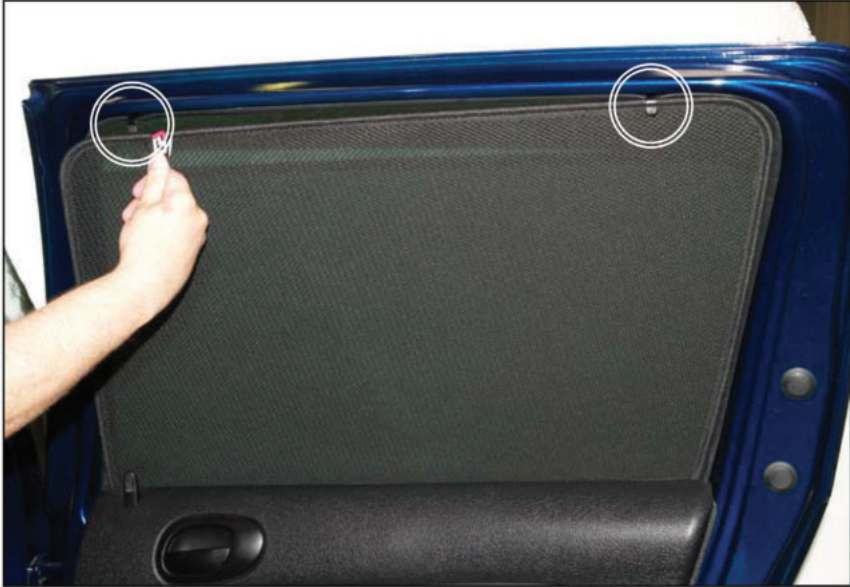

Installation

PEUGEOT 206 ESTATE

PEU-206-E-A

SIDE SHADE INSTALLATION